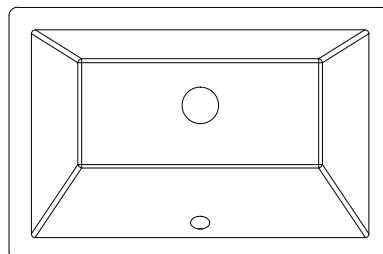

VN2-RECT-16