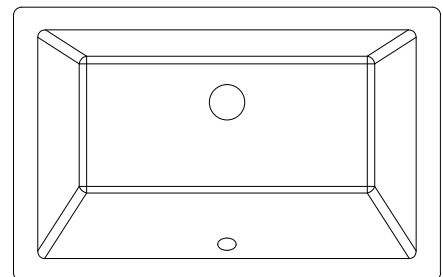

VN2-RECT-19