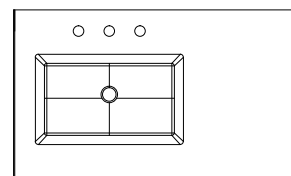

Coordinating sidesplashes, bowls, and mirrors are available on pages 57 - 62

4" tall backsplash included with each top except Lavante

TOPR37xx

TOPR37xxAST

TOPR37xxCAD-ADD

TOPR37LA
(integrated bowl)

TOPR37LAAST
(integrated bowl)