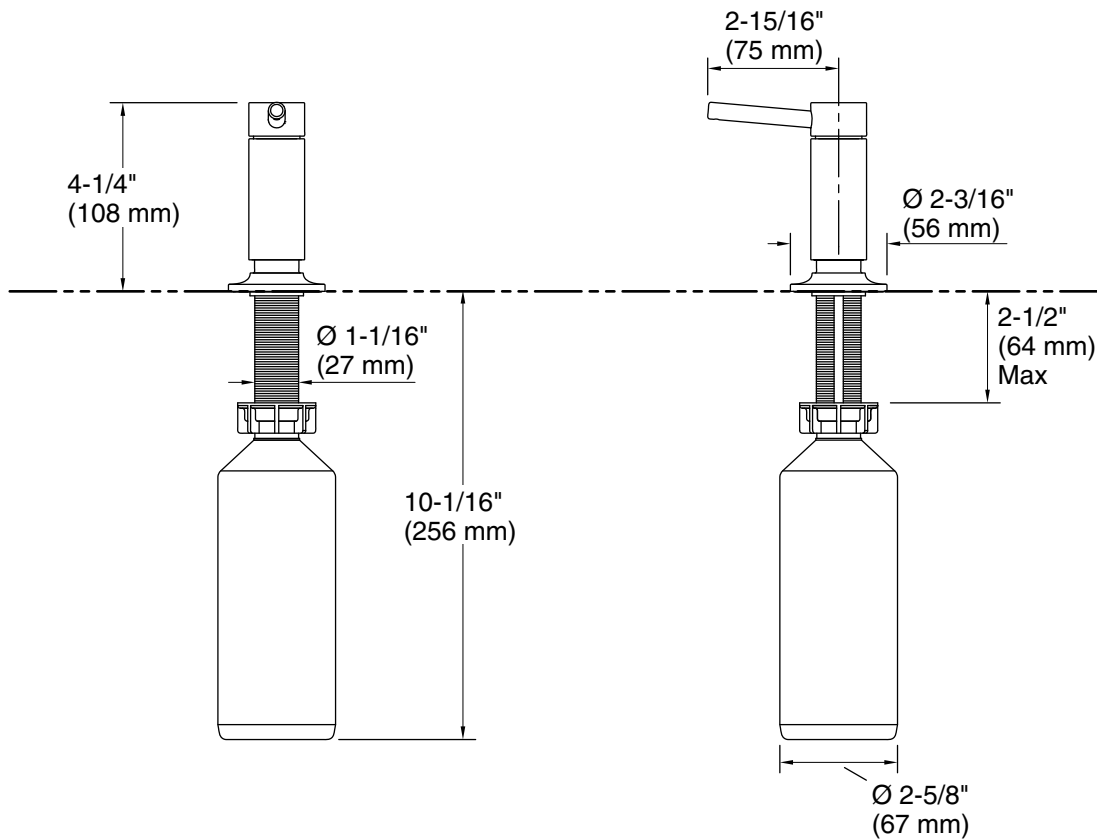

KALLISTA

Juxtapose® by Mick De Giulio
Soap/Lotion Dispenser
P23180-00

Technical Information

All product dimensions are nominal.

Material: Brass

1-888-4-KALLISTA (1-888-452-5547)

Kallista reserves the right to make revisions without notice to product specifications.

For the most current Specification Sheet, go to www.kallista.com.

3-6-2026 23:08 - US