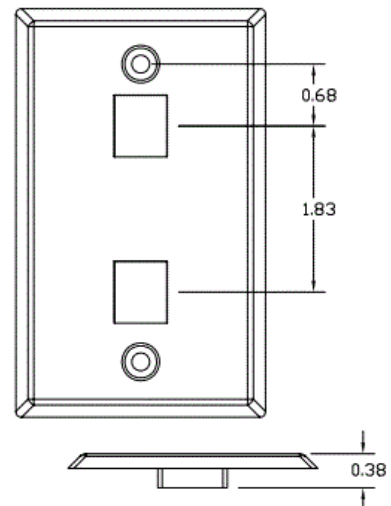

iStation

Wallplates

Stainless Steel Plate, Front Loading

HUBBELL

Features

- Fits all Hubbell keystone connections (AV, data and fiber)
- Secure; Requires removal to access connectivity
- Rear, Flush Mounting Improves Tamper-Resistance
- Manufactured From Type 430 Stainless Steel, Brushed Finish

Ordering Information

Description	Color	UPC Number	Catalog No.
iStation Stainless Steel Plate, Rear Loading, Single Gang, 2-Port	Silver	662620818047	SSF12

Listings

UL and cUL Listed 1863
RoHS Compliant

Specifications

Keystone	Fits all Hubbell keystone connections (AV, data and fiber)
Plate Material	Type 430 stainless steel

Applications

Medical Facilities
Laboratories
Manufacturing Plants
Education Facilities

Online Resources

eCatalog

Dimensions in Inches (mm)

Hubbell Wiring Device-Kellems • Hubbell Incorporated (Delaware) • 40 Waterview Drive • Shelton, CT 06484

Phone (800) 288-6000 • Fax (800) 255-1031 • Specifications subject to change without notice.