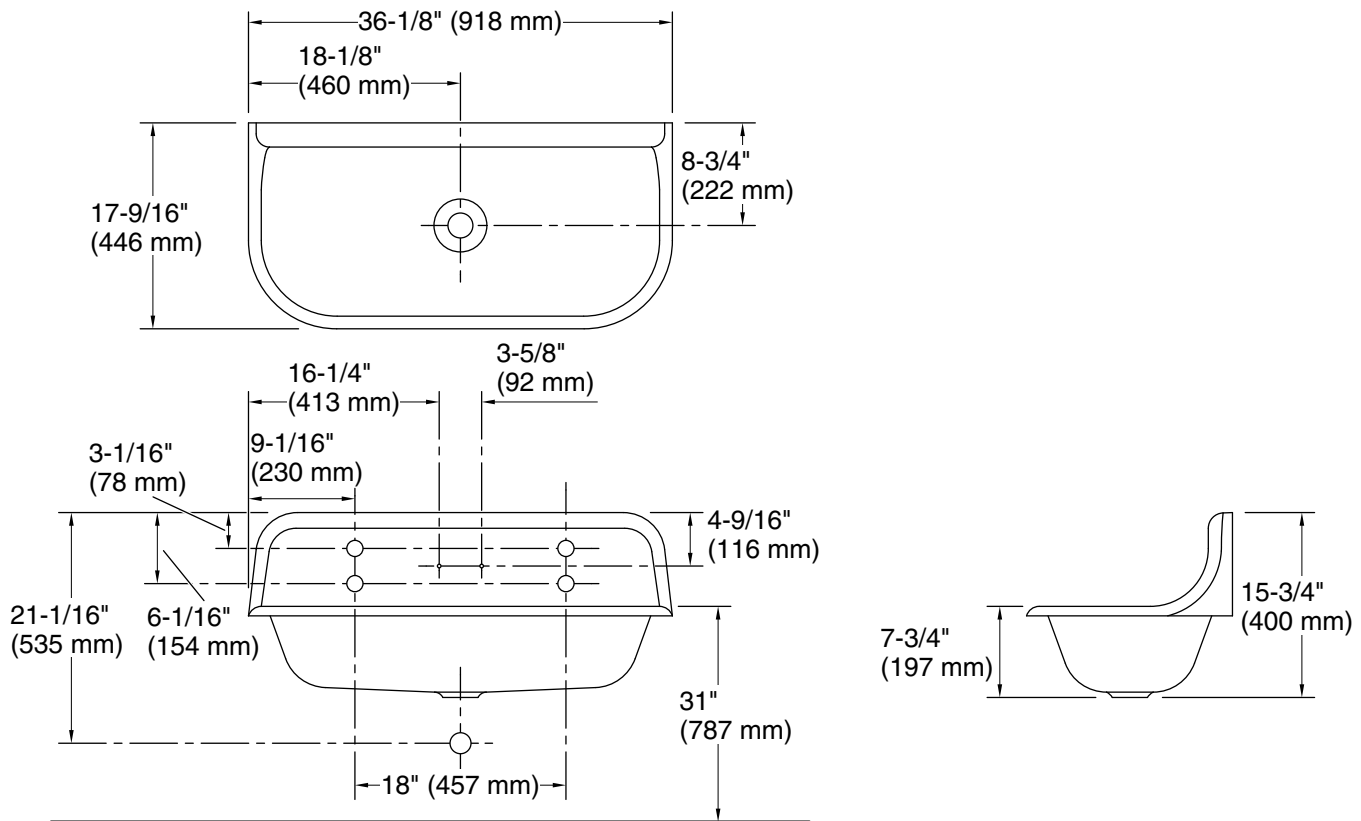

Brockway™
36" wall-mount utility sink
K-3200

Features

- Kohler plumbing products mean beautiful form as much as reliable function
- Drilled for two K-730T70 Triton® Bowe® Cannock™ faucets and one K-8880 soap dish
- Sink exterior is an unpainted, ground-coat surface. Submitted pictures are customer photos that may reflect an alteration to the exterior, such as painting or refinishing, and may no longer reflect the raw elements of the cast iron material as purchased

Material

- KOHLER® enameled cast iron
- Acid-resistant enamel finish

Recommended Products/Accessories

- K-8880 Soap Dish
- K-8820 Sink Drain and Strainer
- K-730T70-4AJR Wall-mount lavatory faucet, 1.2 gpm
- K-730T70-4AR Wall-mount service sink faucet, 12 gpm
- K-23726 Drain treatment
- K-23725 Cast iron cleaner

Color Code Description

	0	White
-----------------------------------------------------------------------------------	---	-------

Technical Information

All product dimensions are nominal.

Basin configuration: Single Bowl
Min. base cabinet width: 33" (838 mm)

Bowl area (Only): Length: 32" (813 mm)
Width: 14" (356 mm)
Water depth: 7" (178 mm)

Number of deck holes: 4

Faucet hole(s): 1-1/2" (38 mm)
Soap/Lotion hole: 5/16" (8 mm)
Drain hole: 2-1/8" (54 mm)

Notes

Install this product according to the installation instructions.