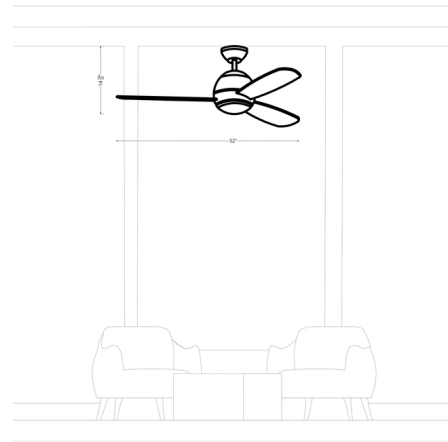

Shown in matte white / matte white / frosted