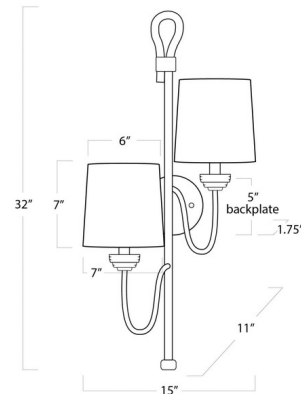

Specifications

COLOR Brown
BODY FINISH Natural
WATTAGE 120W
DIMMER Standard 120V
DIMENSIONS 15"W x 32"H x 11"D
BULB NOT INCLUDED 2 x B10/Candelabra (E12)/60W/120V Incandescent
OTHER BULB OPTIONS 2 x B10/Candelabra (E12)/120V LED
COUNTRY OF ORIGIN China

Technical Information

PRODUCT DIMENSIONS Back Plate: 5" Diameter

Shown in natural / brown

CLICK TO VIEW PRODUCT

Notes: