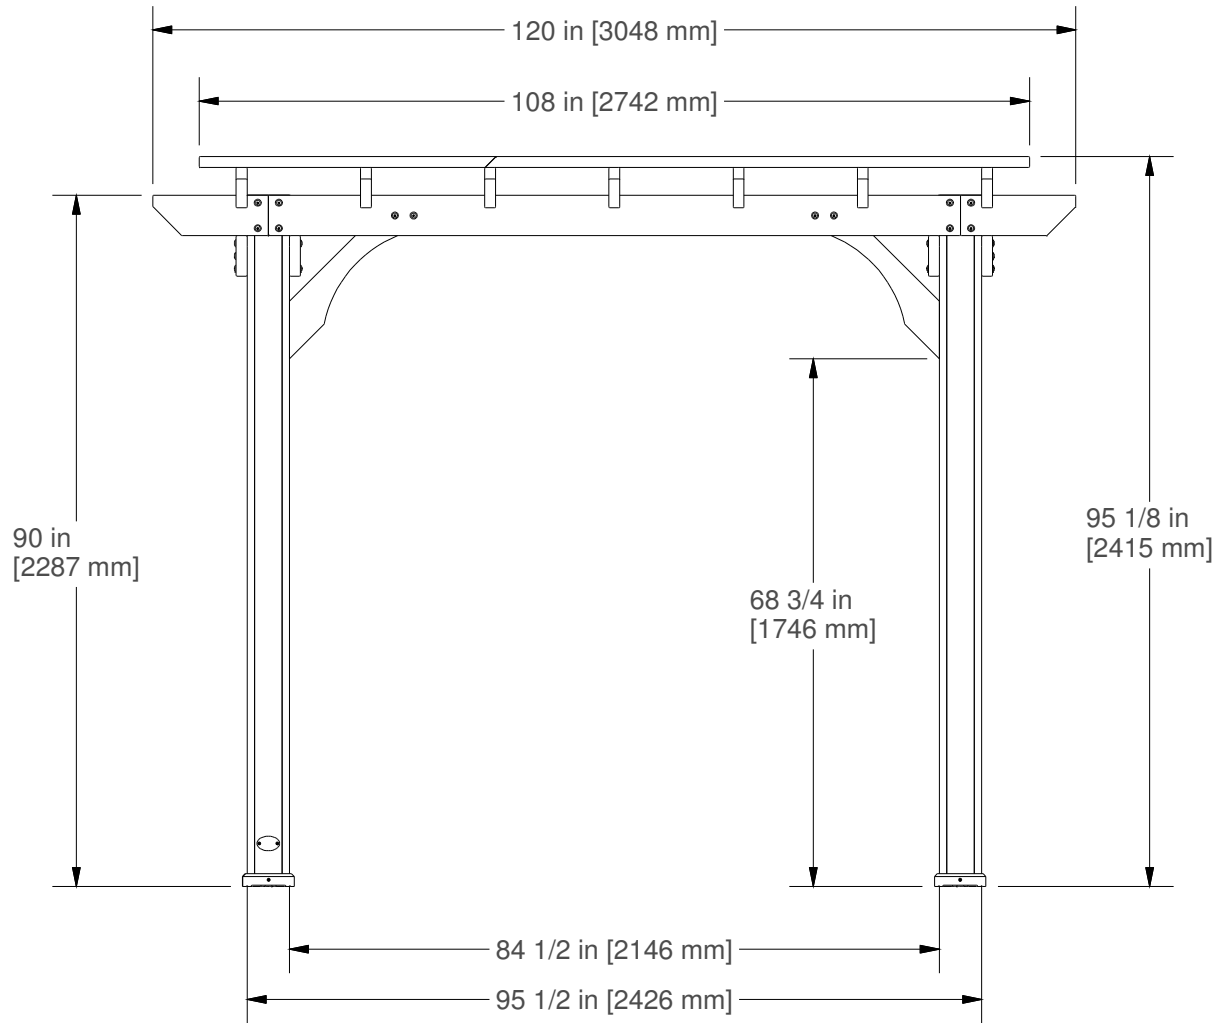

Part Number
1505513B 10x10 PERGOLA FOOTPRINT

Sheet
1 OF 4

DRAWN BY	wsmalley	DESCRIPTION	10 X 10 PERGOLA
DATE	6/27/2023	PART NUMBER	1505513B 10x10 PERGOLA FOOTPRINT
		REV	

<small>DRAWN BY</small> wsmalley	<small>DESCRIPTION</small> 10 X 10 PERGOLA	
<small>DATE</small> 6/27/2023	<small>PART NUMBER</small> 1505513B 10x10 PERGOLA FOOTPRINT	<small>REV</small>

<small>DRAWN BY</small> wsmalley	<small>DESCRIPTION</small> 10 X 10 PERGOLA	<small>REV</small>
<small>DATE</small> 6/27/2023	<small>PART NUMBER</small> 1505513B 10x10 PERGOLA FOOTPRINT	

Part Number
1505513B 10x10 PERGOLA FOOTPRINT

Sheet
4 OF 4

<small>DRAWN BY</small> wsmalley	<small>DESCRIPTION</small> 10 X 10 PERGOLA	<small>REV</small>
<small>DATE</small> 6/27/2023	<small>PART NUMBER</small> 1505513B 10x10 PERGOLA FOOTPRINT	