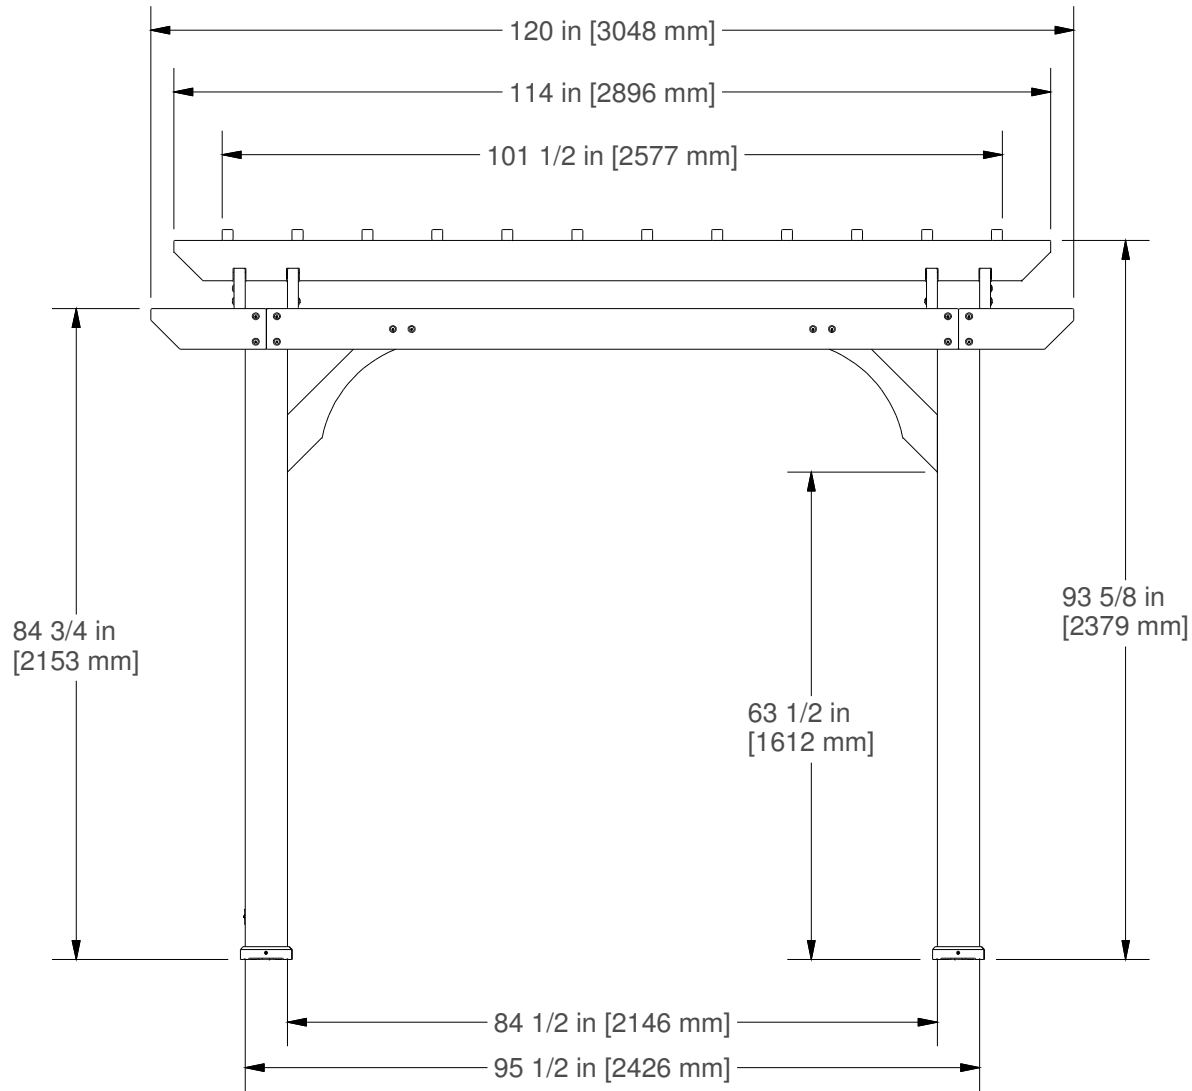

Part Number
1505513B 10x10 PERGOLA FOOTPRINT

Sheet
1 OF 4

DRAWN BY	wsmalley	DESCRIPTION	10 X 10 PERGOLA
DATE	6/27/2023	PART NUMBER	1505513B 10x10 PERGOLA FOOTPRINT
		REV	

<small>DRAWN BY</small> wsmalley	<small>DESCRIPTION</small> 10 X 10 PERGOLA	
<small>DATE</small> 6/27/2023	<small>PART NUMBER</small> 1505513B 10x10 PERGOLA FOOTPRINT	<small>REV</small>

<small>DRAWN BY</small> wsmalley	<small>DESCRIPTION</small> 10 X 10 PERGOLA	<small>REV</small>
<small>DATE</small> 6/27/2023	<small>PART NUMBER</small> 1505513B 10x10 PERGOLA FOOTPRINT	

Part Number
1505513B 10x10 PERGOLA FOOTPRINT

Sheet
4 OF 4

<small>DRAWN BY</small> wsmalley	<small>DESCRIPTION</small> 10 X 10 PERGOLA	<small>REV</small>
<small>DATE</small> 6/27/2023	<small>PART NUMBER</small> 1505513B 10x10 PERGOLA FOOTPRINT	