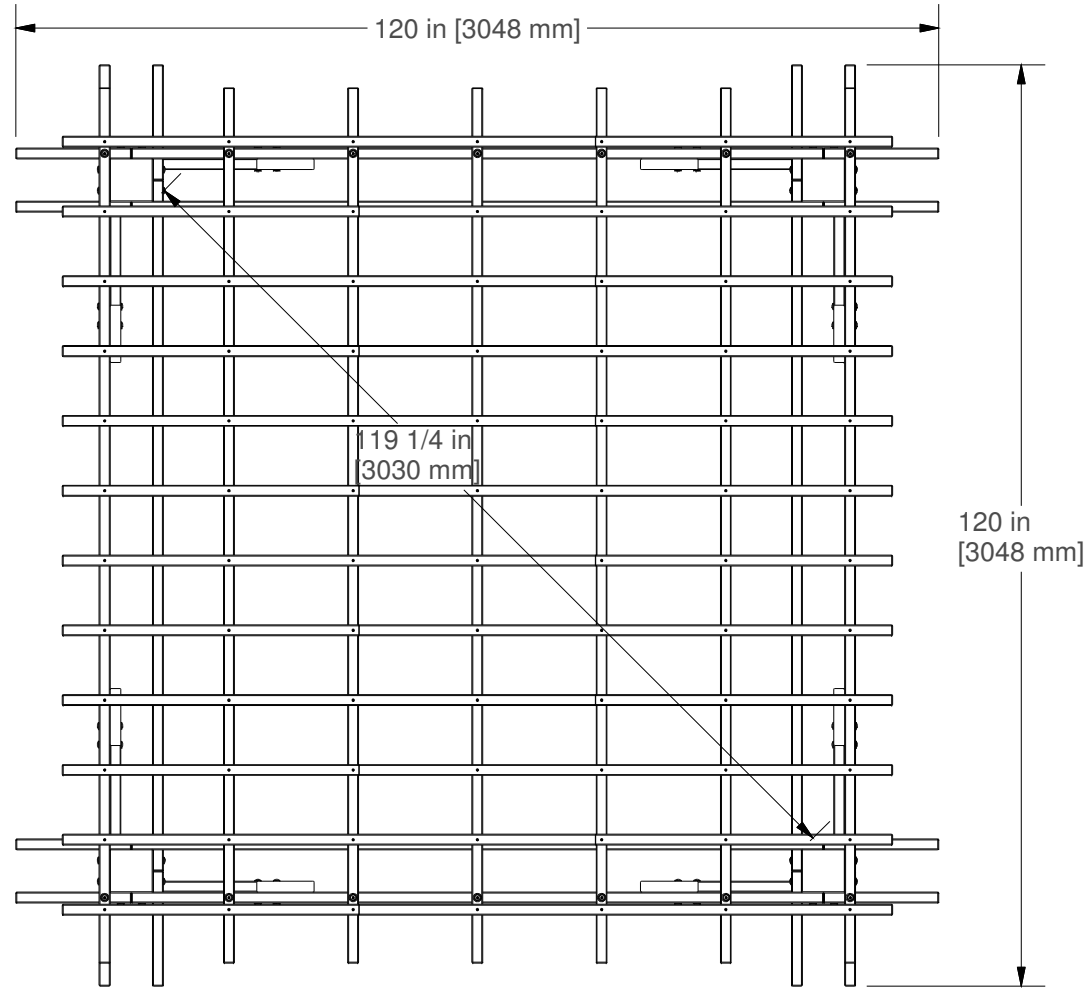

Part Number
1505513B 10x10 PERGOLA FOOTPRINT

Sheet
1 OF 4

DRAWN BY	wsmalley	DESCRIPTION	10 X 10 PERGOLA
DATE	6/27/2023	PART NUMBER	1505513B 10x10 PERGOLA FOOTPRINT
		REV	

<small>DRAWN BY</small> wsmalley	<small>DESCRIPTION</small> 10 X 10 PERGOLA	
<small>DATE</small> 6/27/2023	<small>PART NUMBER</small> 1505513B 10x10 PERGOLA FOOTPRINT	<small>REV</small>

<small>DRAWN BY</small> wsmalley	<small>DESCRIPTION</small> 10 X 10 PERGOLA	<small>REV</small>
<small>DATE</small> 6/27/2023	<small>PART NUMBER</small> 1505513B 10x10 PERGOLA FOOTPRINT	

Part Number
1505513B 10x10 PERGOLA FOOTPRINT

Sheet
4 OF 4

<small>DRAWN BY</small> wsmalley	<small>DESCRIPTION</small> 10 X 10 PERGOLA	<small>REV</small>
<small>DATE</small> 6/27/2023	<small>PART NUMBER</small> 1505513B 10x10 PERGOLA FOOTPRINT	