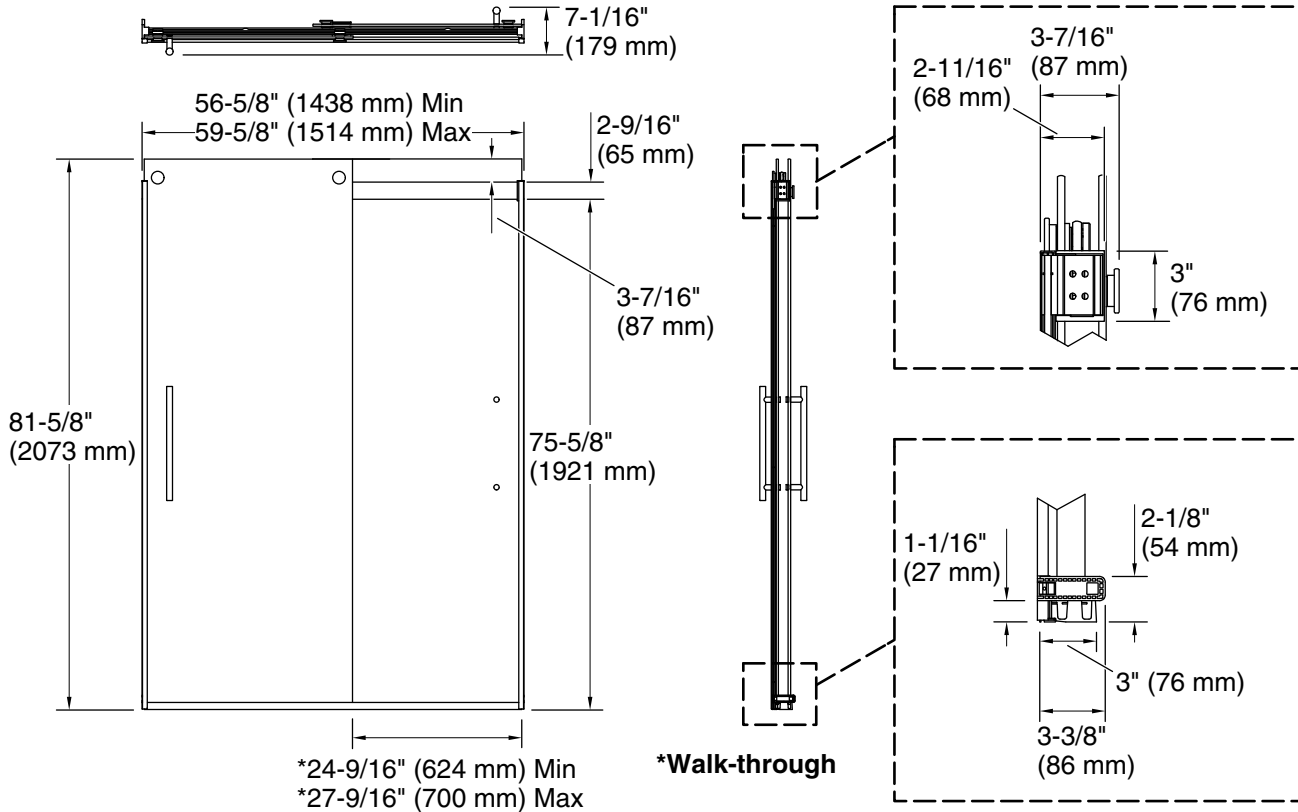

*Walk-through

Technical Information

All product dimensions are nominal.

Base-To-Wall	1/2" (13 mm)
Radius – Max:	
Shower Ledge Min	2-1/2" (64 mm)
Flat:	
Shower Wall Min	3-1/2" (89 mm)
Flat:	

Notes

Install this product according to the installation instructions.

The vertical opening should be a minimum of 84-5/8" (2149 mm) to allow for installation clearance.