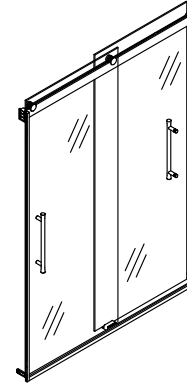

Features

- Frameless design emphasizes glass and creates a sleek, minimalist look
- Innovative roller design with stainless steel bearings simplifies installation and provides out-of-plumb adjustability while glass is installed
- 17" (432 mm) vertical handles with 1/4" (6 mm) inside knob for easy opening and closing
- Cushioned center guide provides smooth, quiet sliding action
- CleanCoat®+ glass coating creates a hydrophobic barrier that repels water, soap scum, and residue, saving time and protecting shower doors 10 times longer than original CleanCoat. (Based on 2021 internal wear/abrasion testing using a microfiber cloth.)
- Smooth, easy-to-clean wall jambs
- Tempered glass ensures enhanced safety and durability

Material

- Frameless, 3/8" (10 mm) thick Crystal Clear tempered glass
- Anodized aluminum prevents rust and corrosion

Installation

- Fits opening widths 56-5/8" – 59-5/8" (1438 – 1514 mm)
- 81-5/8" (2073 mm) high, with a lofty 75-5/8" (1921 mm) minimum head clearance
- 3" (76 mm) width adjustment
- Out-of-plumb adjustability simplifies installation
- For residential use only
- Not for use in hospitality

All product dimensions are nominal.

Base-To-Wall	1/2" (13 mm)
Radius – Max:	
Shower Ledge Min	2-1/2" (64 mm)
Flat:	
Shower Wall Min	3-1/2" (89 mm)
Flat:	

Notes

Install this product according to the installation instructions.