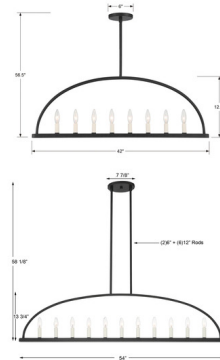

## Abbott Linear Chandelier By Crystorama

### Description

The Abbott Linear Chandelier brings a sleek, clean look to your interior space. The slim tubes of straight lines and curves, coupled with bold finishes, adds a geometric vibe to your room. Canopy: 6 inch diameter.

### Specifications

COLOR	N/A
BODY FINISH	Vibrant Gold
WATTAGE	480W
DIMMER	Standard 120V
DIMENSIONS	42"L x 11.5"W x 12.5"H
BULB NOT INCLUDED	8 x B10/Candelabra (E12)/60W/120V Incandescent
OTHER BULB OPTIONS	8 x B10/Candelabra (E12)/120V LED
COUNTRY OF ORIGIN	China