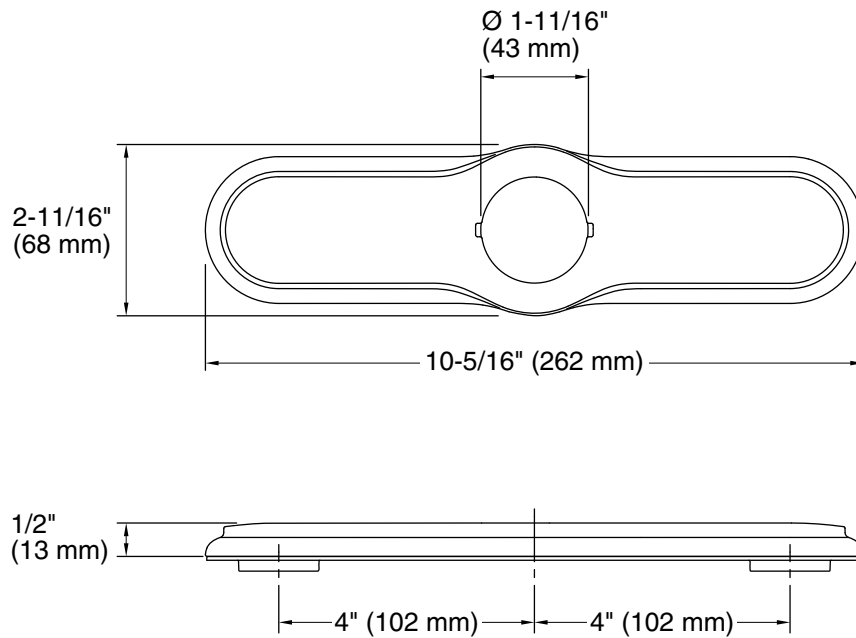

Features

- Coordinates with Tournant™ (K-77515) kitchen faucet

Recommended Products/Accessories

K-77515 Semi-professional kitchen sink faucet with three-function sprayhead

Codes/Standards

None Applicable

KOHLER® Faucet Lifetime Limited Warranty

Technical Information

All product dimensions are nominal.

Material: Zinc, Plastic