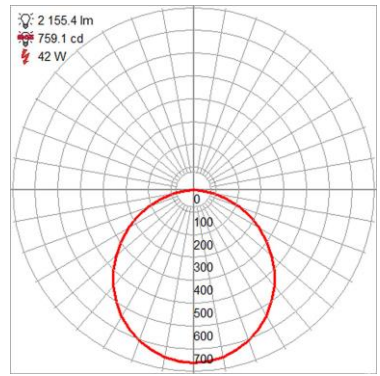

FIXTURE**	BACKPLATE / CANOPY**
Length:	Length:
Width:	Width:
Diameter 19.75"	Diameter: 19.75"
Height: 3.25"	Height:
Extension:	
Overall Height:	

TECHNICAL SPECIFICATIONS

SPECIFICATIONS

Frame Material: Steel
Diffuser Material: Acrylic
Lamping Type: SSL (Dedicated LED) Jbox: Standard
Lamping Base: SSL Lamp Wattage: 40 W
Lamp Quantity: 1 Total Wattage: 40 W
Voltage: 120v Lamps Included: Yes

IES FILE

In addition to Access Lighting's purchase and warranty terms and conditions, by signing below or placing an order, you agree that you are authorized to bind the entity placing any order and acknowledge the following: All of sizes and measurements are approximate and all images are for illustrative purposes only. In the event of an inconsistency, the "Product Measurements" section controls. There also may be slight differences in the colors and designs compared to the displayed and printed images.