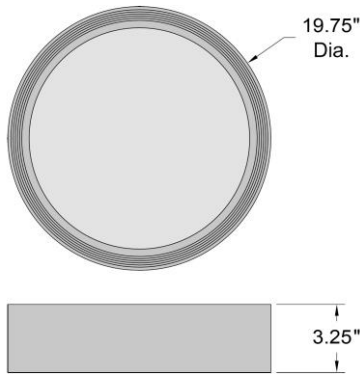

Stock Code: **49971LEDD-MBL/ACR**

Collection: Malaga

PRODUCT INFORMATION

Base: 49971 Parent: 49971LEDD
Mounting Type: Ceiling UPC: 641594235463
Finish: Matte Black
Diffuser: Acrylic Lens

PRODUCT MEASUREMENTS

FIXTURE**	BACKPLATE / CANOPY**
Length:	Length:
Width:	Width:
Diameter 19.75"	Diameter: 19.75"
Height: 3.25"	Height:
Extension:	
Overall Height:	

TECHNICAL SPECIFICATIONS

SPECIFICATIONS

Frame Material: Steel
Diffuser Material: Acrylic
Lamping Type: SSL (Dedicated LED) Jbox: Standard
Lamping Base: SSL Lamp Wattage: 40 W
Lamp Quantity: 1 Total Wattage: 40 W
Voltage: 120v Lamps Included: Yes

QUALIFICATIONS

Location Rating Damp
Certification: UL (US/Canada) Listed
ADA Compliant: No Energy Star: No
JA8 Compliant: Yes Emergency Lighting: No
Marine Grade Finish: No
Warranty**: 5 Year

PHOTOMETRICS

Dimmable: Yes Nominal Lumens: 4000 Lm
CRI: 90 Delivered Lumens: 2155 Lm
CCT: 3000K
Recommended Dimmers:
(ELV)LUTRON Maestro MAELV-600; (ELV)LEVITON Decora DSE06-10Z; (TRIAC)LUTRON Diva DVCL-153P;
(TRIAC)LUTRON Skylark CL SCL-153 or SCL-153P;
(TRIAC)LEVITON Decora Sureslide 6674

ADDITIONAL NOTES

Custom Finish 100 Piece Minimum Order Quantity; Optional
Color Temperature 100 Piece Minimum Order Quantity

Project Name: _____
Location: _____
Type: _____
Quantity: _____
Notes: _____

LINE DRAWING

IES FILE