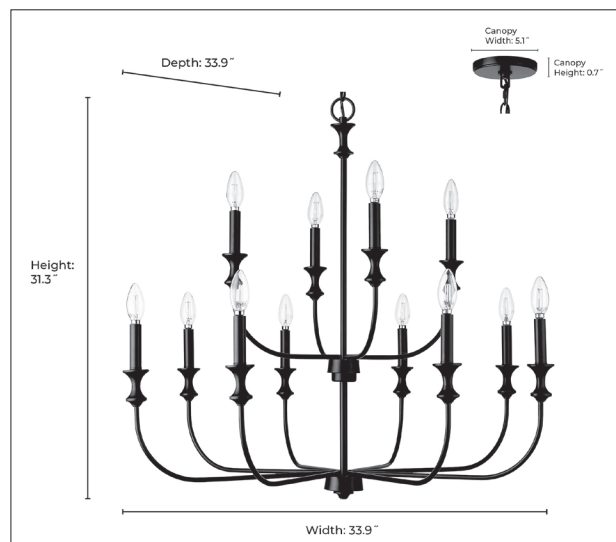

29612 VB

Millennium Lighting
105 Declaration Drive
McDonough, GA 30253
www.millenniumlighting.com