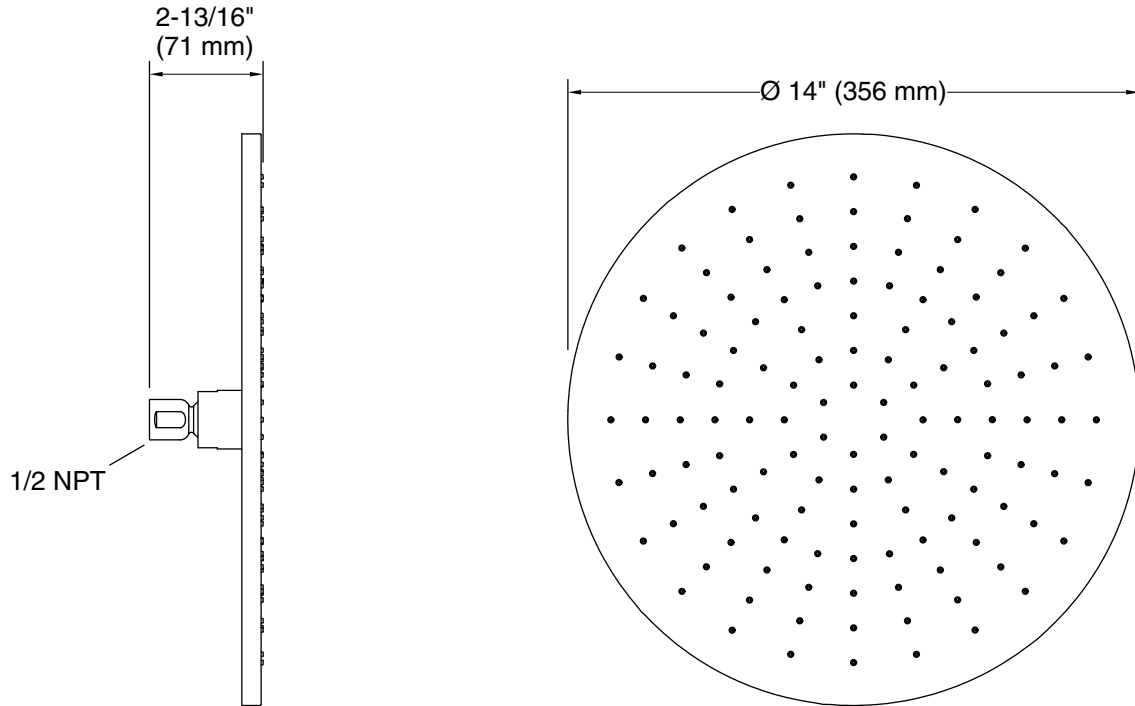

KALLISTA

Foundations by KALLISTA
Air-induction oversized contemporary rain
showerhead
P26139-00

Technical Information

All product dimensions are nominal.

Drain included: No

Shower/Rainhead rated max flow: 2.5 gal/min (9.5 l/min)