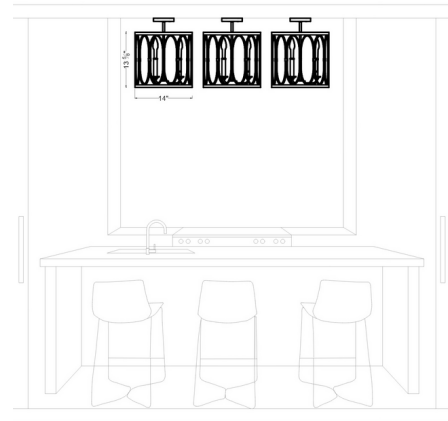

## Patrice Semi Flush Ceiling Light By Visual Comfort Studio

### Description

The Patrice Semi Flush Mount features a heavily textured and tactile Deep Abyss finish appearing as though it was pulled from a shipwreck. The humble oval motif design is fitting for a wide range of decor. Canopy: 5 inch diameter. ETL listed.

### Specifications

COLOR	N/A
BODY FINISH	Deep Abyss
WATTAGE	15W
DIMMER	Standard 120V
DIMENSIONS	14"W x 13.63"H
BULB NOT INCLUDED	3 x B11/Candelabra (E12)/5W/120V LED
OTHER BULB OPTIONS	3 x B10/Candelabra (E12)/60W/120V Incandescent
COUNTRY OF ORIGIN	China