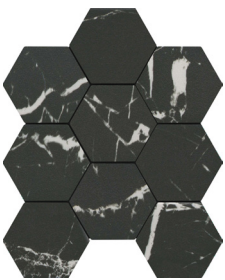

Calacata Penny

Calacata Thicket

Calacata Shell

Calacata 2" Hex

Calacata 4" Hex

Calacata 2"x6" Offset

Calacata Picket

Nero Penny

Nero Thicket

Nero Shell

Nero 2" Hex

Nero 4" Hex

Nero 2"x6" Offset

Nero Picket

Sizes							
	11"x12" Penny 11.34"x12.24"	10"x11" 4" Hex 9.92"x11.45"	11"x13" 2" Hex 11.10"x12.79"	10"x14" Thicket 9.92"x13.78"	12"x11" Shell 11.89"x11.30"	12"x11" Offset 11.54"x11.22"	10"x13" Picket 10.16"x13.47"
Thickness	5.5mm	5.5mm	5.5mm	5.5mm	5.5mm	5.5mm	5.5mm
Testing	Shade Variation Rating						
Results*	V3						