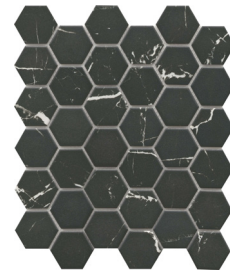

Calacata Penny

Calacata Thicket

Calacata Shell

Calacata 2" Hex

Calacata 4" Hex

Calacata 2"x6" Offset

Calacata Picket

Nero Penny

Nero Thicket

Nero Shell

Nero 2" Hex

Nero 4" Hex

Nero 2"x6" Offset

Nero Picket

Sizes							
	11"x12" Penny 11.34"x12.24"	10"x11" 4" Hex 9.92"x11.45"	11"x13" 2" Hex 11.10"x12.79"	10"x14" Thicket 9.92"x13.78"	12"x11" Shell 11.89"x11.30"	12"x11" Offset 11.54"x11.22"	10"x13" Picket 10.16"x13.47"
Thickness	5.5mm	5.5mm	5.5mm	5.5mm	5.5mm	5.5mm	5.5mm
Testing	Shade Variation Rating						
Results*	V3						