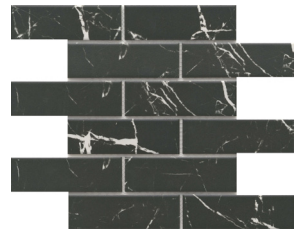

Calacata Penny

Calacata Thicket

Calacata Shell

Calacata 2" Hex

Calacata 4" Hex

Calacata 2"x6" Offset

Calacata Picket

Nero Penny

Nero Thicket

Nero Shell

Nero 2" Hex

Nero 4" Hex

Nero 2"x6" Offset

Nero Picket

Sizes							
	11"x12" Penny 11.34"x12.24"	10"x11" 4" Hex 9.92"x11.45"	11"x13" 2" Hex 11.10"x12.79"	10"x14" Thicket 9.92"x13.78"	12"x11" Shell 11.89"x11.30"	12"x11" Offset 11.54"x11.22"	10"x13" Picket 10.16"x13.47"
Thickness	5.5mm	5.5mm	5.5mm	5.5mm	5.5mm	5.5mm	5.5mm
Testing	Shade Variation Rating						
Results*	V3						