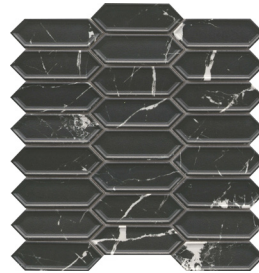

Calacata Penny

Calacata Thicket

Calacata Shell

Calacata 2" Hex

Calacata 4" Hex

Calacata 2"x6" Offset

Calacata Picket

Nero Penny

Nero Thicket

Nero Shell

Nero 2" Hex

Nero 4" Hex

Nero 2"x6" Offset

Nero Picket

Sizes							
	11"x12" Penny 11.34"x12.24"	10"x11" 4" Hex 9.92"x11.45"	11"x13" 2" Hex 11.10"x12.79"	10"x14" Thicket 9.92"x13.78"	12"x11" Shell 11.89"x11.30"	12"x11" Offset 11.54"x11.22"	10"x13" Picket 10.16"x13.47"
Thickness	5.5mm	5.5mm	5.5mm	5.5mm	5.5mm	5.5mm	5.5mm
Testing	Shade Variation Rating						
Results*	V3						