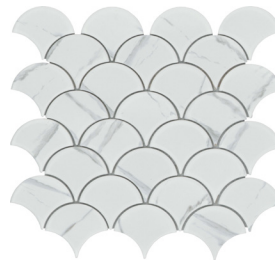

Equal parts artistic and modern, Elegan™ mosaic tile offers easy-to-install options with a striking marble look, available in timeless patterns. Whether decorative with subtle veining in white or bold and dark, Elegan will enhance kitchens, baths and other areas where elegance is a must.

ELEGAN™

Glazed Porcelain Mosaic

FLOOR / WALL 

RESIDENTIAL 

COMMERCIAL 

INDOOR 

OUTDOOR 

POOL 

Calacata Penny

Calacata Thicket

Calacata Shell

Calacata 2" Hex

Calacata 4" Hex

Calacata 2"x6" Offset

Calacata Picket

Nero Penny

Nero Thicket

Nero Shell

Nero 2" Hex

Nero 4" Hex

Nero 2"x6" Offset

Nero Picket

Sizes							
	11"x12" Penny 11.34"x12.24"	10"x11" 4" Hex 9.92"x11.45"	11"x13" 2" Hex 11.10"x12.79"	10"x14" Thicket 9.92"x13.78"	12"x11" Shell 11.89"x11.30"	12"x11" Offset 11.54"x11.22"	10"x13" Picket 10.16"x13.47"
Thickness	5.5mm	5.5mm	5.5mm	5.5mm	5.5mm	5.5mm	5.5mm
Testing	Shade Variation Rating						
Results*	V3						