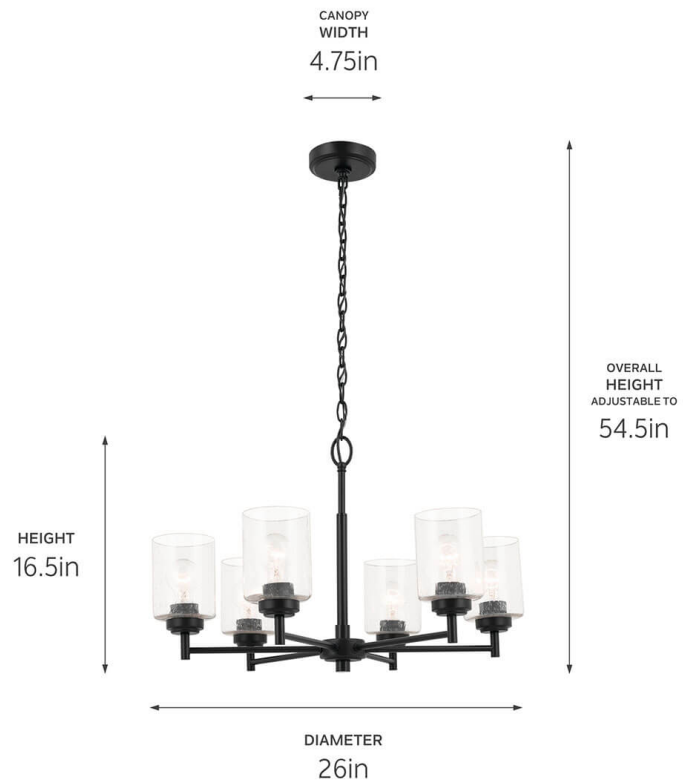

SPECIFICATIONS

Certifications/Qualifications

Prop65	No
Location Rating	Dry kichler.com/warranty

Dimensions

Height	16.5"
Overall Height	54.5"
Weight	9.5 LBS
Canopy Height	1"
Canopy Width	4.75"
Canopy Depth	4.75"
Chain/Stem Length	36"

Electrical

Input Voltage	120 V

Light Source

Light Source	Bulb
Lamp Included	Not Included
# Of Bulbs/LED Modules	6
Max Or Nominal Watt	75 W
Lamp Type	A19
Socket Type	E26 (Medium)
Dimmable	Yes
Dimmable Notes	Dimmable when used with dimmer switch (sold separately); when using LED bulbs, see bulb manufacturer dimming specifications.

Mounting/Installation

Interior/Exterior	Interior Product
Mounting Weight	9.5 LBS
Lead Wire Length	76
Wire Connectors	Wire Nuts

FIXTURE ATTRIBUTES

Housing/Glass

Primary Material	Steel
Shade Included	No
Shade Dimensions	4.27DIA x 5.59

Product/Ordering Information

SKU	52616BK
Finish	Black
UPC	783927038379

Finishes

- Black
- Bronze
- Brushed Nickel
- Natural Brass

ALSO IN THIS FAMILY