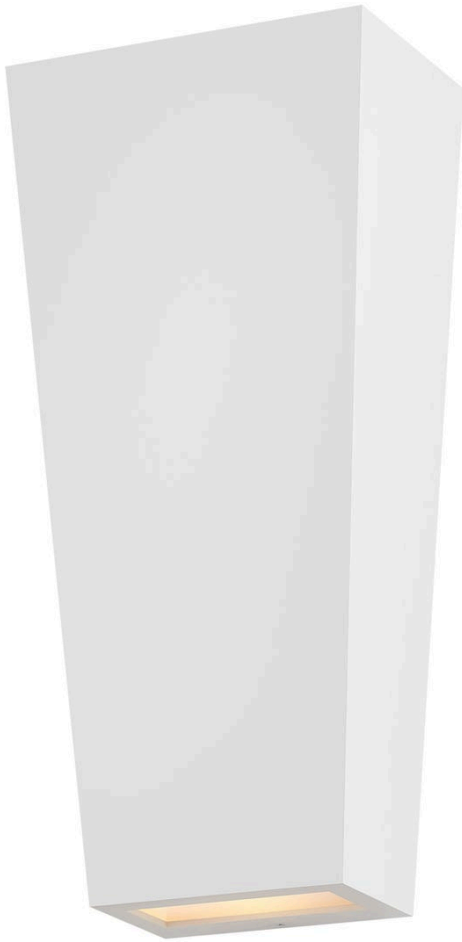

# CRUZ

**13024TW-LL**

**MEDIUM WALL SCONCE**

Cruz catches the eye with its modern, sleek design and trapezoidal silhouette. Available in Black and Textured White finish options, Cruz emits a beautiful wall wash illumination through the etched glass to enhance modern façades. Mounting versatility allows individuals to display either the small or large side up or down. LED bulb is included.

DETAILS	
FINISH:	Textured White
MATERIAL:	Composite
GLASS:	Etched Lens
DIMMABLE:	YES - CL TYPE DIMMER (SSL7A)

DIMENSIONS	
WIDTH:	7.3"
HEIGHT:	16.5"
WEIGHT:	3.8lb
BACK PLATE:	7.5"W X 16.5"H
EXTENSION:	5"
TOP TO OUTLET:	8.25"

LIGHT SOURCE	
LIGHT SOURCE:	Socketed
LED NAME:	GU10LED-3K
WATTAGE:	2-6.50w GU10 LED *Included
VOLTAGE:	120v
LUMENS:	1000
CRI:	90
INCANDESCENT EQUIVALENCY:	2 x 50w
DIMMABLE:	YES - CL TYPE DIMMER (SSL7A)

SHIPPING	
CARTON LENGTH:	9.5
CARTON WIDTH:	7.3
CARTON HEIGHT:	19.5
CARTON WEIGHT:	4.5

**PRODUCT DETAILS:**

- This fixture can be mounted either up or down to best fit your space
- Wet Rated
- LED Bulbs carry a 3-year limited warranty
- Coastal Elements finishes carry a 5-year finish warranty
- Part of the Coastal Elements Collection of weather-resistant lighting designs constructed from composite materials and coated with anti-fading finishes
- Bold lines and a clean, minimalist style complement contemporary architecture
- Mounted at a point of entry, wall mount lights provide safety and security with a welcoming element
- High quality composite resists rust, corrosion, and fading – ideal for harsh weather conditions