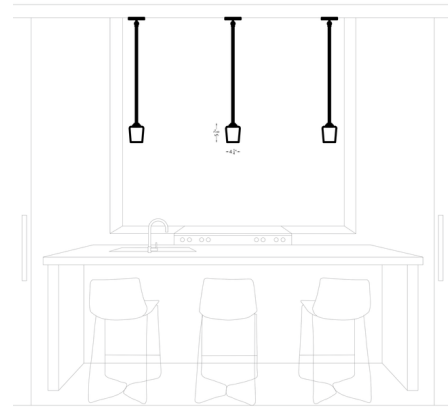

Description

The Windom Mini Pendant brings a crisp clean look to your interior space. The decorative mouth blown glass, with natural variations, is complemented by the curved steel arm. Mounting hardware included for use on flat, slope, vaulted or cathedral ceilings.

Shown in brushed nickel / etched white

Specifications

COLOR Etched White
BODY FINISH Brushed Nickel
WATTAGE 75W
DIMMER Standard 120V
DIMENSIONS 4.25"W x 5.88"H
BULB NOT INCLUDED 1 x A19/Medium (E26)/75W/120V Incandescent
COUNTRY OF ORIGIN China