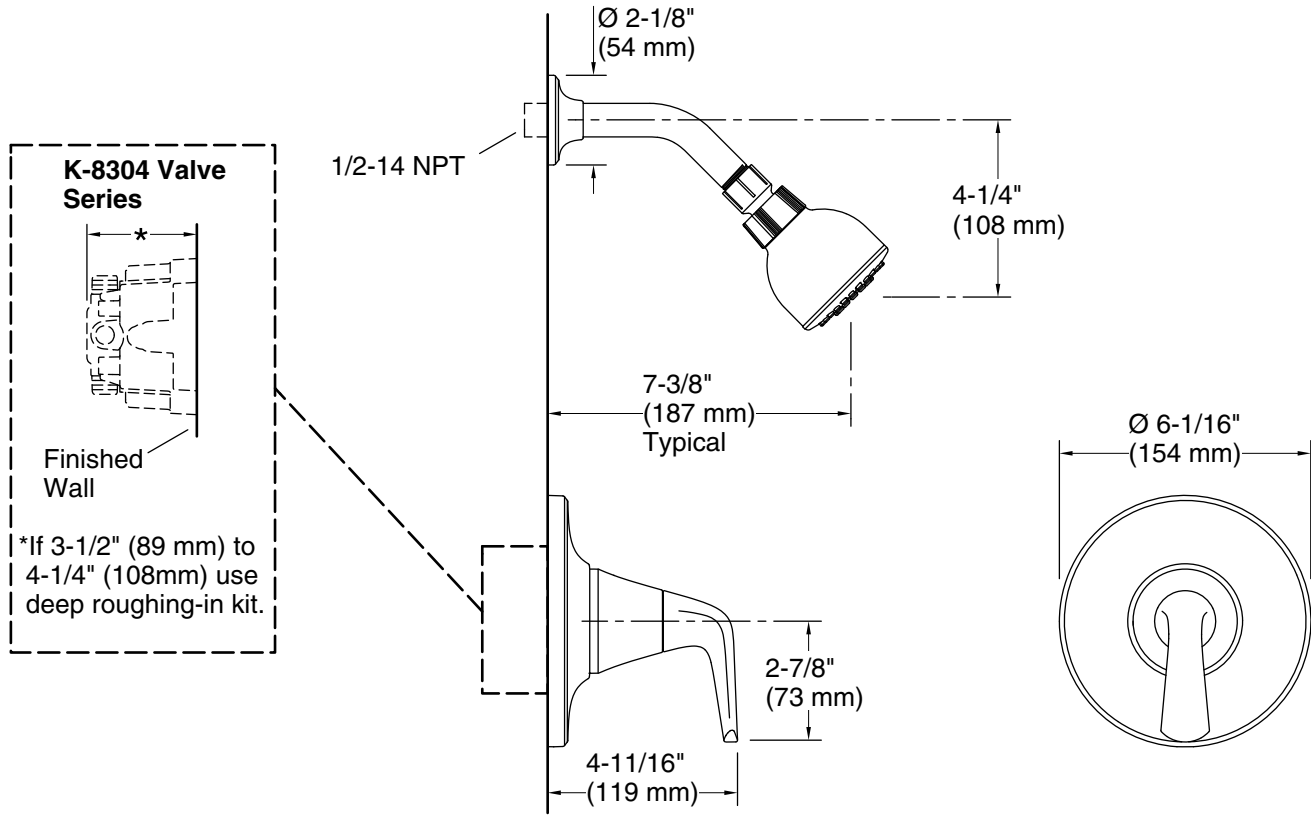

Medley® Rite-Temp® shower faucet trim set, 1.75 gpm TS27372-4G

Features

- A single handle controls both on/off activation and temperature setting
- Antiscald protection
- Single-function 1.75 gpm (6.6 lpm) showerhead with Katalyst® air-induction technology
- MasterClean™ sprayface features an easy-to-clean surface that withstands mineral buildup and maximizes spray performance
- Includes faceplate with ADA-compliant metal lever handle
- Coordinates with other products in the Medley collection
- Pressure-balancing diaphragm technology maintains outlet temperature within +/-3°F during water pressure fluctuations

Required Products/Accessories

K-8304 Series Rite-Temp® Valve & Cartridge Kits

Optional Products/Accessories

K-10350 Deep rough-in kit

K-10351 Test cap for K-8300 Series valve bodies

Codes/Standards

ASME A112.18.1/CSA B125.1
DOE - Energy Policy Act 1992
EPA WaterSense®
California Energy Commission (CEC)

Technical Information

All product dimensions are nominal.

Faucet flow rate: 1.75 gal/min (6.6 l/min)

Spout:

Shower/Rainhead rated max flow: 1.75 gal/min (6.6 l/min)

Notes

Install this product according to the installation instructions.