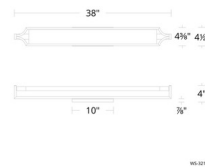

Description

The Emblem Bathroom Vanity Light features a compelling curvilinear design complemented by reclaimed crystal and state of the art LEDs that create a peerless and enduring look to any room. Can mount on the wall in any direction. Two sizes and two finish options available.

Shown in aged brass / crystal

Specifications

COLOR	Crystal
BODY FINISH	Aged Brass
WATTAGE	20.1W
DIMMER	Low Voltage Electronic
DIMENSIONS	28"W x 4.5"H x 4"D
INTEGRATED LED MODULE	1 x LED/20.1W/120-277V LED
COUNTRY OF ORIGIN	China

Technical Information

LAMP LIFE	36000 hours
BEAM SPREAD	Flood
COLOR RENDERING	90 CRI
LAMP COLOR	3000K
LUMENS/WATT	56.07
LUMINOUS FLUX	1127 lumens

CLICK TO VIEW PRODUCT

Notes: