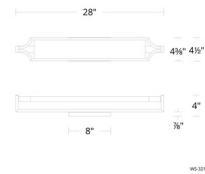

Shown in aged brass / crystal

Specifications

COLOR	Crystal
BODY FINISH	Aged Brass
WATTAGE	20.1W
DIMMER	Low Voltage Electronic
DIMENSIONS	28"W x 4.5"H x 4"D
INTEGRATED LED MODULE	1 x LED/20.1W/120-277V LED
COUNTRY OF ORIGIN	China