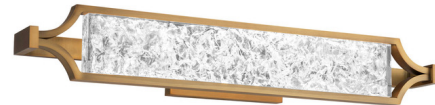

Lightology

lightology.com
866-954-4489
04-23-26

Project: _____

Company: _____

Location: _____ Fixture Type: _____

SPEC #: **MFR1040897**

Approved On: _____ Approved By: _____

Emblem Bathroom Vanity Light By Modern Forms

Description

The Emblem Bathroom Vanity Light features a compelling curvilinear design complemented by reclaimed crystal and state of the art LEDs that create a peerless and enduring look to any room. Can mount on the wall in any direction. Two sizes and two finish options available.

Shown in aged brass / crystal

Specifications

COLOR	Crystal
BODY FINISH	Aged Brass
WATTAGE	20.1W
DIMMER	Low Voltage Electronic
DIMENSIONS	28"W x 4.5"H x 4"D
INTEGRATED LED MODULE	1 x LED/20.1W/120-277V LED
COUNTRY OF ORIGIN	China

Technical Information

LAMP LIFE	36000 hours
BEAM SPREAD	Flood
COLOR RENDERING	90 CRI
LAMP COLOR	3000K
LUMENS/WATT	56.07
LUMINOUS FLUX	1127 lumens

CLICK TO VIEW PRODUCT

Notes: