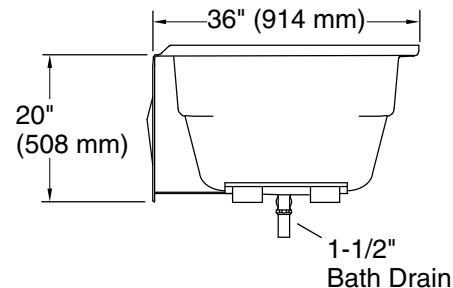

Mariposa®
60" x 36" alcove bath, left drain
K-1242-LA

Features

- 60"L x 36"W x 20"H
- A builder favorite designed for quick and easy installation
- Includes integral apron and flange to simplify installation
- Textured bottom surface

Color Code Description

	0	White
---	---	-------

No changes in measurements if connected with drain illustrated. (K-7161-AF)

 Recommended Faucet Location

Technical Information

All product dimensions are nominal.

Drain location:	Left
Basin area, bottom:	46" x 24" (1168 mm x 610 mm)
Basin area, top:	54" x 27" (1372 mm x 686 mm)
Weight:	62 lbs (28.1 kg)
Minimum floor load:	41 lbs/ft ² (200.2 kg/m ²)
Water depth:	14" (356 mm)
Water capacity:	63 gal (238.5 L)
Minimum flat for door:	2" (51 mm)