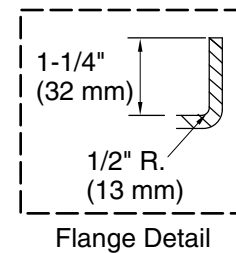

Mariposa®
60" x 36" alcove bath, left drain
K-1242-LA

Features

- 60"L x 36"W x 20"H
- A builder favorite designed for quick and easy installation
- Includes integral apron and flange to simplify installation
- Textured bottom surface

Color Code Description

	0	White
---	---	-------

No changes in measurements if connected with drain illustrated. (K-7161-AF)

 Recommended Faucet Location

Technical Information

All product dimensions are nominal.

Drain location:	Left
Basin area, bottom:	46" x 24" (1168 mm x 610 mm)
Basin area, top:	54" x 27" (1372 mm x 686 mm)
Weight:	62 lbs (28.1 kg)
Minimum floor load:	41 lbs/ft ² (200.2 kg/m ²)
Water depth:	14" (356 mm)
Water capacity:	63 gal (238.5 L)
Minimum flat for door:	2" (51 mm)