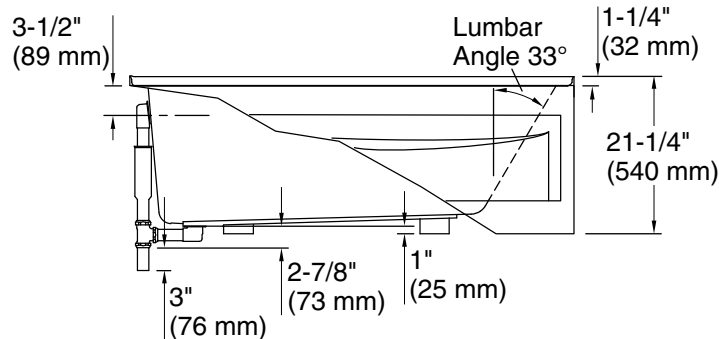

Mariposa®
60" x 36" alcove bath, left drain
K-1242-LA

Features

- 60"L x 36"W x 20"H
- A builder favorite designed for quick and easy installation
- Includes integral apron and flange to simplify installation
- Textured bottom surface

Color Code Description

	0	White
---	---	-------

No changes in measurements if connected with drain illustrated. (K-7161-AF)

 Recommended Faucet Location

Technical Information

All product dimensions are nominal.

Drain location:	Left
Basin area, bottom:	46" x 24" (1168 mm x 610 mm)
Basin area, top:	54" x 27" (1372 mm x 686 mm)
Weight:	62 lbs (28.1 kg)
Minimum floor load:	41 lbs/ft ² (200.2 kg/m ²)
Water depth:	14" (356 mm)
Water capacity:	63 gal (238.5 L)
Minimum flat for door:	2" (51 mm)