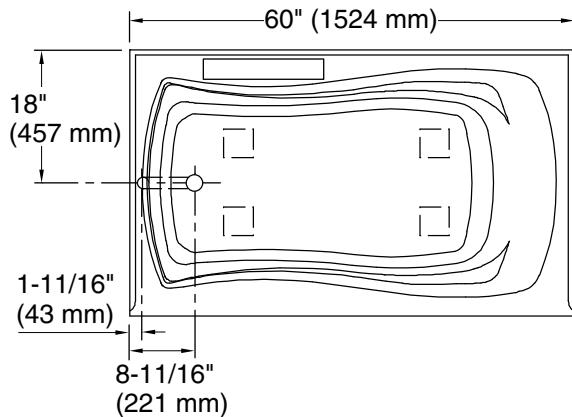

Mariposa®
60" x 36" alcove bath, left drain
K-1242-LA

Features

- 60"L x 36"W x 20"H
- A builder favorite designed for quick and easy installation
- Includes integral apron and flange to simplify installation
- Textured bottom surface

Color Code Description

	0	White
---	---	-------

No changes in measurements if connected with drain illustrated. (K-7161-AF)

 Recommended Faucet Location

Technical Information

All product dimensions are nominal.

Drain location:	Left
Basin area, bottom:	46" x 24" (1168 mm x 610 mm)
Basin area, top:	54" x 27" (1372 mm x 686 mm)
Weight:	62 lbs (28.1 kg)
Minimum floor load:	41 lbs/ft ² (200.2 kg/m ²)
Water depth:	14" (356 mm)
Water capacity:	63 gal (238.5 L)
Minimum flat for door:	2" (51 mm)