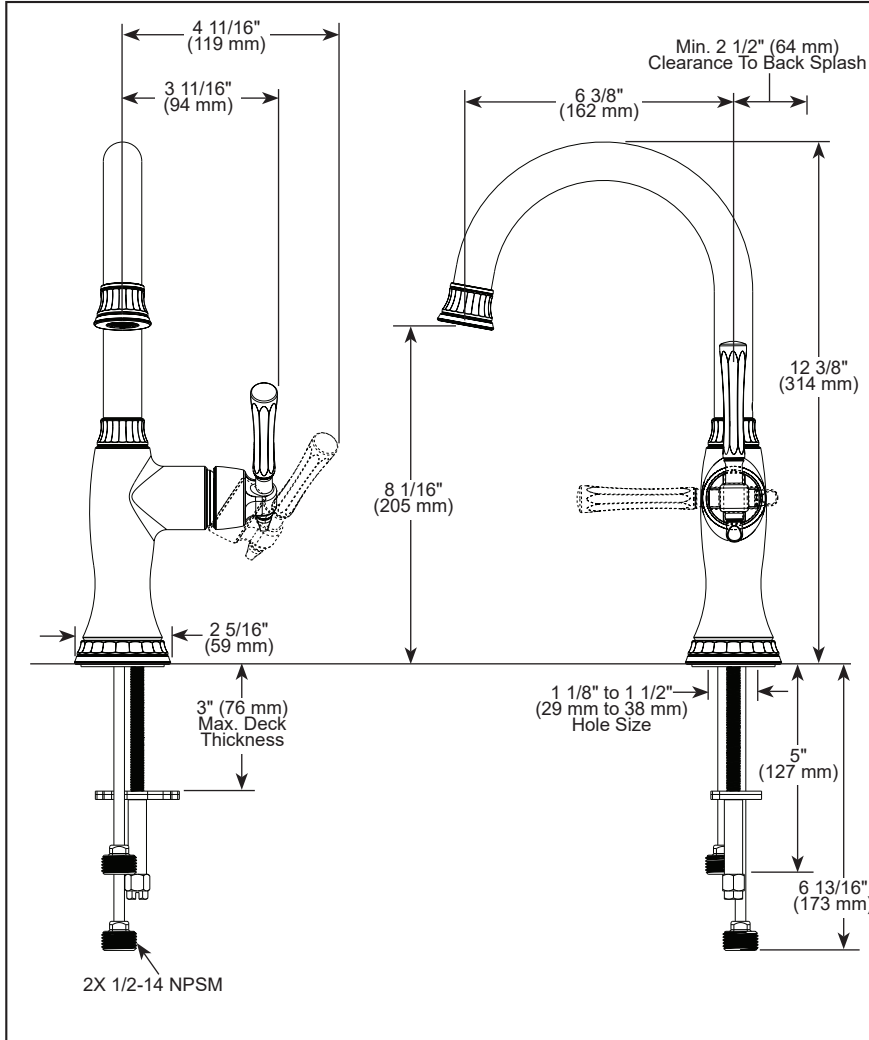

COMPLIES WITH:

- ASME A112.18.1 / CSA B125.1
- NSF/ANSI/CAN 61 & 372
- ICC/ANSI A117.1

▲ Designate proper finish suffix

Brizo Kitchen & Bath Company reserves the right (1) to make changes in specifications and materials, and (2) to change or discontinue models, both without notice or obligation. Dimensions are for reference only. See current full-line price book or www.brizo.com for finish options and product availability.

BSP-K-61058LF Rev. B

Brizo Kitchen & Bath Company
55 E. 111th Street, Carmel, Indiana 46280
350 South Edgeware Road, St. Thomas, ON N5P 4L1
© 2025 Brizo Kitchen & Bath Company