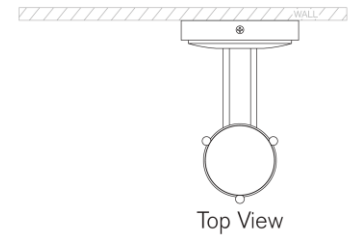

TEAR SHEET

Graydon Single Bath Light

Item # TOB 2187HAB-WG

Designer: Thomas O'Brien

Height: 11"

Width: 4.25"

Extension: 7"

Backplate: 4.25" Round

Finishes: BZ, HAB, PN

Glass Options: WG

Socket: E26 Keyless

Wattage: 60 T10

Weight: 3 Pounds

Top View

Side View

Front View