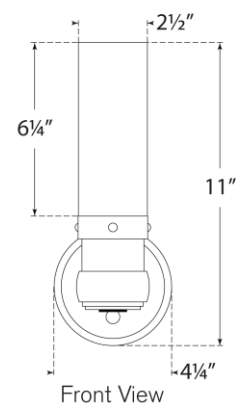

TEAR SHEET

Graydon Single Bath Light

Item # TOB 2187HAB-WG

Designer: Thomas O'Brien

Height: 11"

Width: 4.25"

Extension: 7"

Backplate: 4.25" Round

Finishes: BZ, HAB, PN

Glass Options: WG

Socket: E26 Keyless

Wattage: 60 T10

Weight: 3 Pounds

Top View

Side View

Front View