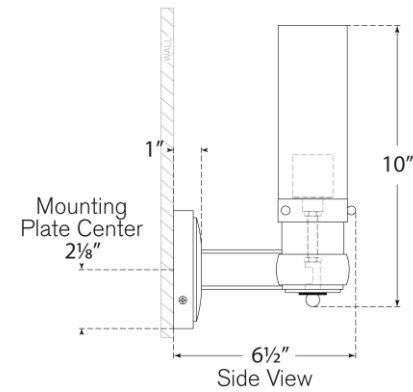

TEAR SHEET

Graydon Single Bath Light

Item # TOB 2187HAB-WG

Designer: Thomas O'Brien

Height: 11"

Width: 4.25"

Extension: 7"

Backplate: 4.25" Round

Finishes: BZ, HAB, PN

Glass Options: WG

Socket: E26 Keyless

Wattage: 60 T10

Weight: 3 Pounds

Top View

Side View

Front View