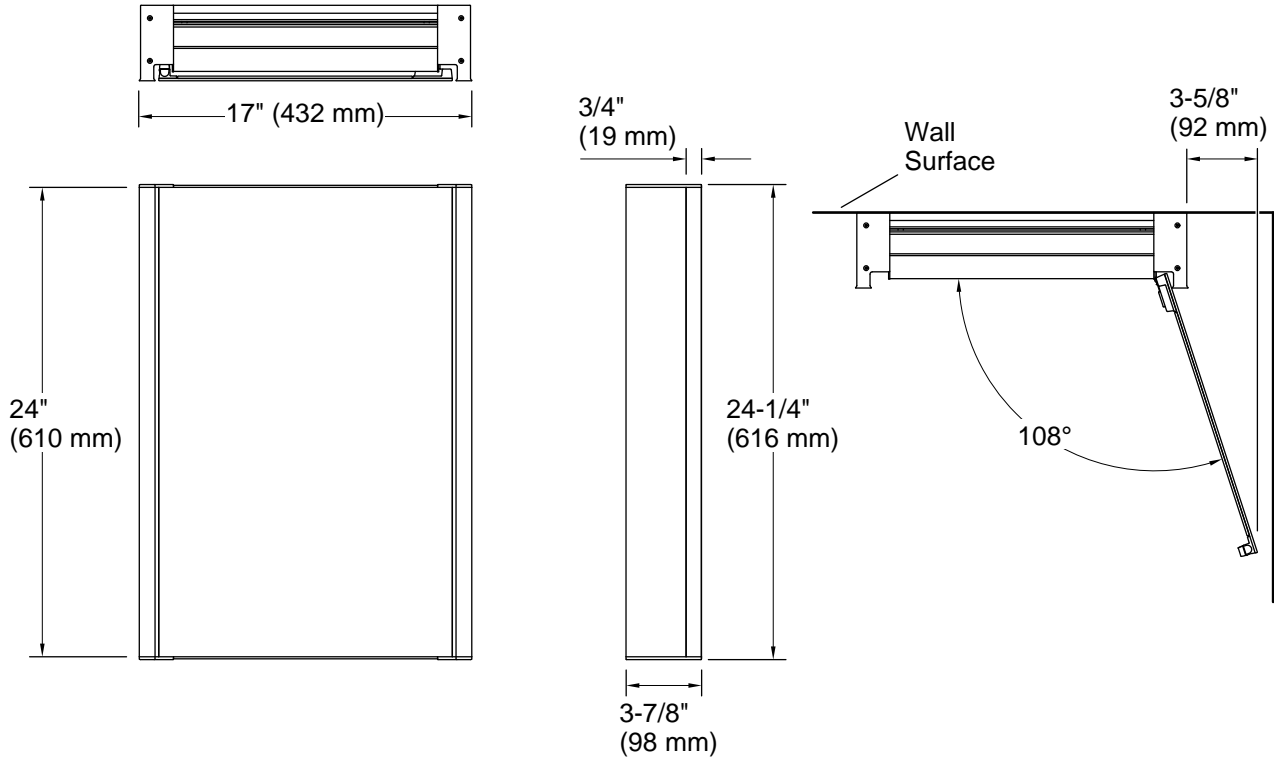

Required Electrical Service

One circuit required, protected with Class A Ground-Fault Circuit-Interrupter (GFCI). Outside North America, this device may be known as a Residual Current Device (RCD).

Lights: 120 V, 5 A, 60 Hz

Technical Information

All product dimensions are nominal.

Electrical component LED: 120 V, 5 A, 60 Hz 1200 Lumens,
rating: 3000K

Notes

Install this product according to the installation instructions.