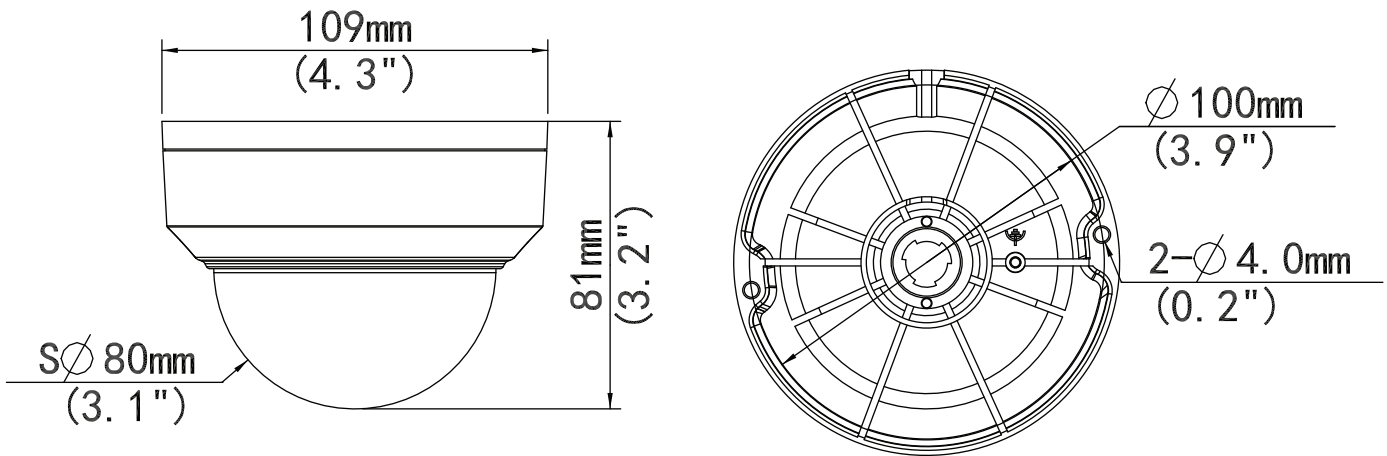

Dimensions

Warranty

All Illumivue products come with a 3-year limited liability warranty. This warranty includes parts and labor repairs on all components found to be defective in material or workmanship under normal conditions of use. This warranty shall not apply to products which have been abused, modified, or disassembled. Warranty items only by authorized resellers. Warranty not eligible for products purchased through non-authorized online sellers.

A product that fails under conditions other than those covered will be repaired at the current price of parts and labor in effect at the time of repair. Such repairs are warranted for 90 days from the date of reshipment to the buyer. If the unit is delivered by mail, customers agree to insure the unit or assume the risk of loss or damage in transit. Under no circumstances will a unit be accepted without a return authorization number. The warranty is in lieu of all other warranties expressed or implied, including without limitations, any other implied warranty or fitness or merchantability for any particular purpose, all of which are expressly disclaimed. Proof of sale may be required in order to claim warranty.