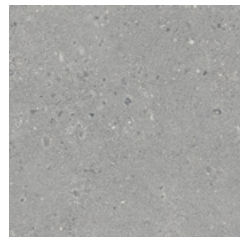

Highland

THE HIGHLAND COLLECTION OFFERS THE UNPRETENTIOUS LOOK OF NATURAL GRANITE.

Colors

Anthracite

Beige

Cream

Khaki

Smoke

Sizes

47" x 94"
Rectified

47" x 47"
Rectified

35" x 35"
Rectified

24" x 47"
Rectified

24" x 24"
Rectified

18" x 35"
Rectified

12" x 24"
Rectified