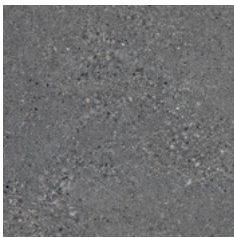

Highland

THE HIGHLAND COLLECTION OFFERS THE UNPRETENTIOUS LOOK OF NATURAL GRANITE.

Colors

Anthracite

Beige

Cream

Khaki

Smoke

Sizes

47" x 94"
Rectified

47" x 47"
Rectified

35" x 35"
Rectified

24" x 47"
Rectified

24" x 24"
Rectified

18" x 35"
Rectified

12" x 24"
Rectified

Field Tiles*

SIZE	THICKNESS	FINISH
12" x 24" Fine Grain Rectified	9.5 mm	Matte, Semi-Polished & Technica
12" x 24" Rough Grain Rectified	9.5 mm	Matte
18" x 35" Rough Grain Rectified	9.5 mm	Matte
24" x 24" Rectified (Fine & Rough Grain)	9.5 mm	Matte
24" x 47" Rectified (Cage & Fine Grain)	9.5 mm	Matte
24" x 47" Rough Grain Rectified	9.5 mm	Matte, Semi-Polished & Technica
32" x 32" Rough Grain Rectified	20 mm	Matte
35" x 35" Rough Grain Rectified	9.5 mm	Matte
47" x 47" Rough Grain Rectified	6.5 mm	Matte
47" x 94" Slab Rectified (Cage & Rough Grain)	6.5 mm	Matte