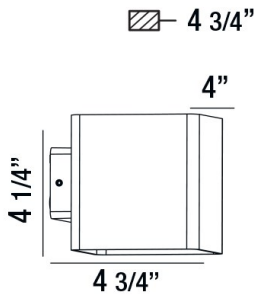

CREST, LED OUTDOOR WALL MOUNT

PRODUCT DETAILS

No.	:	28285-021
Product Color	:	GRAPHITE GREY
Shade / Accent Colour	:	FROST PC
Width	:	4"
Height	:	4.25"
Ext	:	4.75"
Weight	:	1.7lbs

LIGHT SOURCE DETAILS

Light Source Type	:	INTEGRATED LED
Input Voltage	:	120V
Bulb Voltage	:	120V
Socket Type	:	LED
Total Wattage	:	10W
Total Lumen	:	620lm
Kelvin	:	3000K
CRI	:	80
Dimmable	:	No

Options Available

ITEM NO.	FINISH	SHADE
28285-014	MARINE GREY	FROST PC
28285-021	GRAPHITE GREY	FROST PC

TECHNICAL DETAILS

Light Direction	:	Down
Canopy / Backplate Length	:	1.93"
Canopy / Backplate Width	:	2.91"
Driver	:	Electronic driver 120V 50/60Hz
Adjustable Lamp Head	:	No
IP Rating	:	54
Location	:	WET
Approval	:	
Title 24	:	Yes