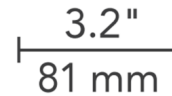

Shown in white / no lens

Specifications

REFLECTOR/BAFFLE COLOR	No Lens
BODY FINISH	White
WATTAGE	N/A
DIMMER	N/A
DIMENSIONS	3.2"W
BULB NOT INCLUDED	LED/120-277V LED

Technical Information

APERTURE SIZE	1.700"
APERTURE SHAPE	Round
FUNCTION	Downlight