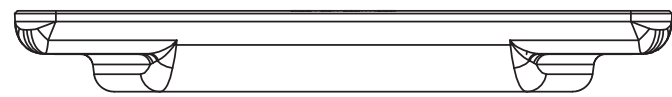

4

3

2

1

B

B

A

A

4

3

2

1

METRIC/INCHES		IPORT BY SONANCE	
DESIGNED IN SAN CLEMENTE, CALIFORNIA BY IPORT		NAME LAUNCHPORT AP.5 SLEEVE	
NOTICE OF PROPRIETARY INFORMATION: THE INFORMATION CONTAINED HEREIN IS THE PROPRIETARY PROPERTY OF DANA INNOVATIONS. THE POSSESSOR AGREES TO THE FOLLOWING: 1) TO MAINTAIN THIS DOCUMENT IN CONFIDENCE 2) NOT TO REPRODUCE OR COPY IT 3) NOT TO REVEAL OR PUBLISH IT IN WHOLE OR IN PART 4) ALL RIGHTS RESERVED		SIZE B	SKU(S) 70300 & 70301
SCALE: 1:2		GW 1.9lbs / NW .73lbs	REV A
		SHEET 1 OF 1	