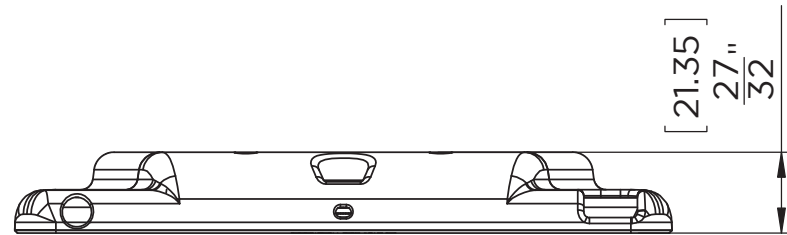

4

3

2

1

B

B

A

A

4

3

2

1

METRIC/INCHES		IPORT BY SONANCE	
DESIGNED IN SAN CLEMENTE, CALIFORNIA BY IPORT		NAME LAUNCHPORT AP.5 SLEEVE	
NOTICE OF PROPRIETARY INFORMATION: THE INFORMATION CONTAINED HEREIN IS THE PROPRIETARY PROPERTY OF DANA INNOVATIONS. THE POSSESSOR AGREES TO THE FOLLOWING: 1) TO MAINTAIN THIS DOCUMENT IN CONFIDENCE 2) NOT TO REPRODUCE OR COPY IT 3) NOT TO REVEAL OR PUBLISH IT IN WHOLE OR IN PART 4) ALL RIGHTS RESERVED		SIZE B	SKU(S) 70300 & 70301
SCALE: 1:2		GW 1.9lbs / NW .73lbs	REV A
		SHEET 1 OF 1	