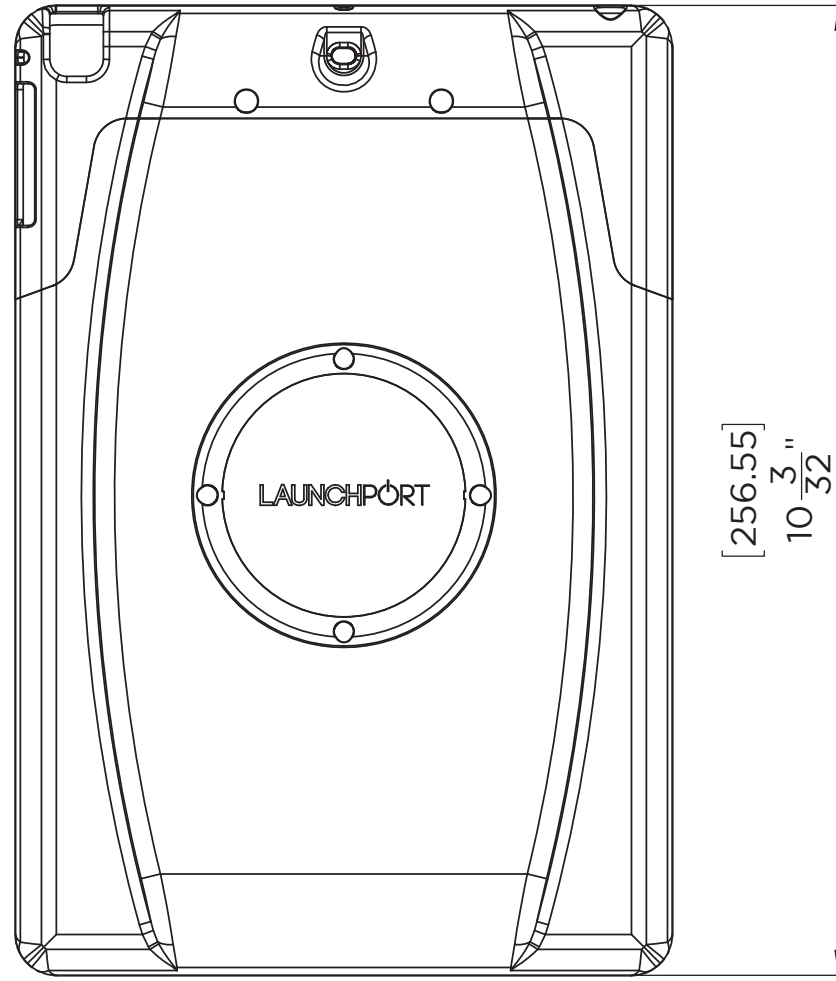

4

3

2

1

B

B

A

A

4

3

2

1

METRIC/INCHES		IPORT BY SONANCE	
DESIGNED IN SAN CLEMENTE, CALIFORNIA BY IPORT		NAME LAUNCHPORT AP.5 SLEEVE	
NOTICE OF PROPRIETARY INFORMATION: THE INFORMATION CONTAINED HEREIN IS THE PROPRIETARY PROPERTY OF DANA INNOVATIONS. THE POSSESSOR AGREES TO THE FOLLOWING: 1) TO MAINTAIN THIS DOCUMENT IN CONFIDENCE 2) NOT TO REPRODUCE OR COPY IT 3) NOT TO REVEAL OR PUBLISH IT IN WHOLE OR IN PART 4) ALL RIGHTS RESERVED		SIZE B	SKU(S) 70300 & 70301
SCALE: 1:2		GW 1.9lbs / NW .73lbs	REV A
		SHEET 1 OF 1	