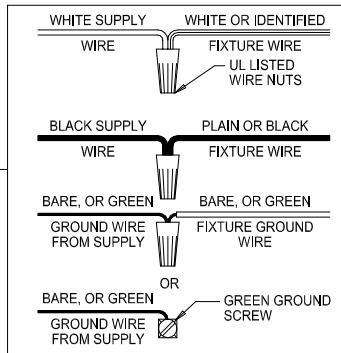

Assembly & Installation Instructions

CAUTION: Read instructions carefully and turn electricity off at main circuit breaker panel before beginning installation.

2019, 2020, 2021

WARNING - If any Special Control Devices are used with this Fixture, Follow the Instructions Carefully to assure full compliance with N.E.C. requirements. If there are any questions, contact a Qualified Electrical Contractor.

CAUTION - All glass is fragile, use care when handling Glass component(s) and or Lamp(s).

WARNING - This product contains chemicals known to the State of California to cause cancer, birth defects and /or other reproductive harm. Thoroughly wash hands after installing, handling, cleaning, or otherwise touching this product.

ASSEMBLY STEPS:

PASOS PARA ENSAMBLAR:

MODE D'ASSEMBLAGE:

1. E,D → A
2. B,A → C
3. F → G
4. H,J → D
5. L,M → K
6. N → K

**B, C, G & N
(NOT FURNISHED)
(NO INCLUIDA)
(NON FOURNIE)**

P2019