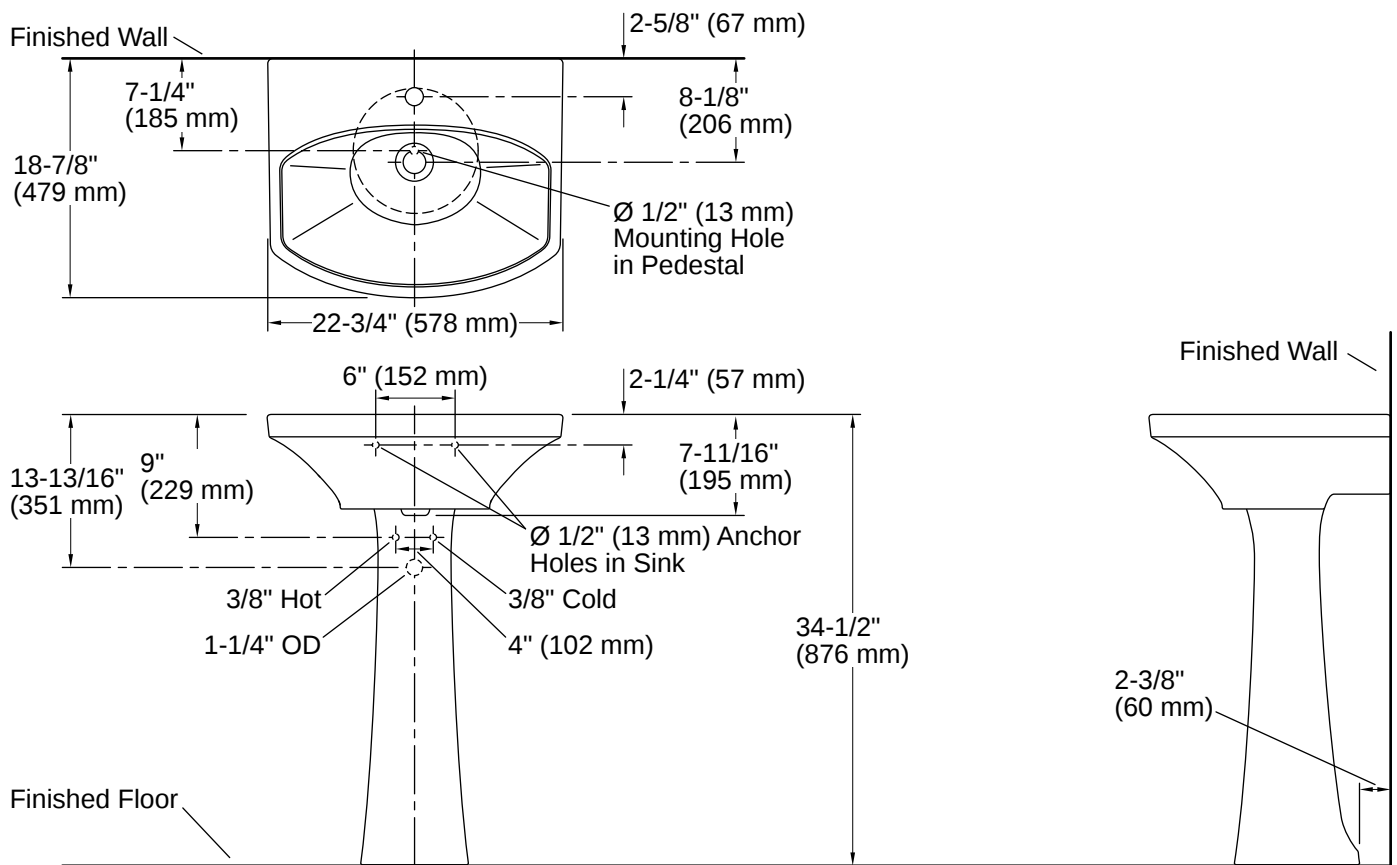

Installation

- Pedestal

Installation Notes

Install this product according to the installation instructions.

Product dimensions are nominal and may vary per ASME A112.19.2 tolerances.