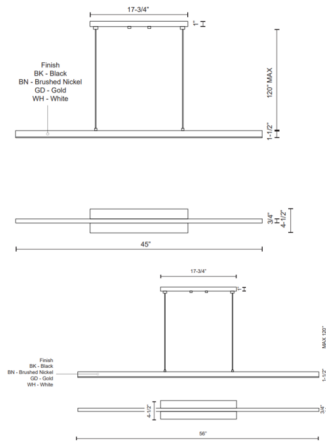

Shown in brushed nickel / frosted