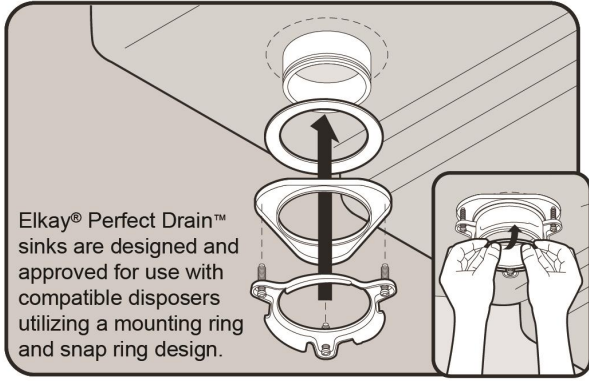

Included Accessories		
EBG2815	Stainless Steel 28-1/4" x 15-1/4" x 1-1/4" Bottom Grid Spec Sheet (PDF)	
Optional Accessories		
EBG2815	Stainless Steel 28-1/4" x 15-1/4" x 1-1/4" Bottom Grid Spec Sheet (PDF)	
LKPD1	Perfect Drain® Fitting Type 304 Stainless Steel Body and Strainer Spec Sheet (PDF)	

In keeping with our policy of continuing product improvement, Elkay reserves the right to change product specifications without notice. Please visit elkay.com for the most current version of Elkay product specification sheets. This specification describes an Elkay product with design, quality, and functional benefits to the user. When making a comparison of other producers' offerings, be certain these features are not overlooked. Latest version of the spec sheet available: <https://www.elkayfiles.com/spec-sheets/ELUHH3017TPDBG_spec.pdf>