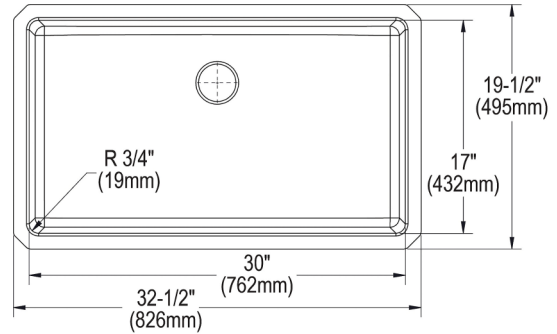

Included with Product: **EBG2815 Bottom grid, LKPD1 Perfect Drain and Strainer**

A Century of Tradition and Quality. For more than 100 years, Elkay has been making innovative products and providing exceptional customer care. We take pride in offering plumbing products that make life easier, inspire change and leave the world a better place.

Product Compliance: ASME A112.19.3/CSA B45.4
Accessory: ASME A112.18.2/CSA B125.2

Sinks are listed by IAPMO® as meeting the applicable requirements of the Uniform Plumbing Code®, International Plumbing Code®, and National Plumbing Code of Canada.

- [Clean and Care Manual (PDF)](#)
- [Installation Instructions (PDF) - 1000005239](#)
- [Installation Instructions (PDF) - 74180289 Disposer](#)
- [Installation Instructions (PDF) - 74180340-USA Drain](#)
- [Installation Instructions (PDF) - Garbage Disposer Compatibility Guide](#)
- [Warranty (PDF)](#)