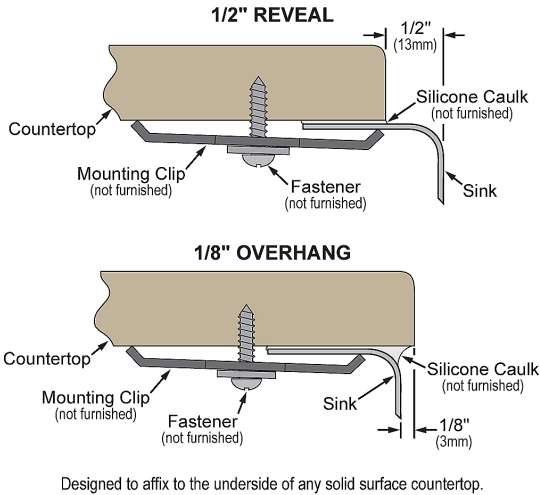

PRODUCT SPECIFICATIONS

Lustertone Iconix® 16 Gauge Stainless Steel 32-1/2 x 19-1/2" x 9"
Single Bowl Undermount Sink Kit with Perfect Drain®. Sink is
manufactured from 16 gauge 304 Stainless Steel with a Luminous Satin
finish, Rear Center drain placement, and Sides and Bottom pads.

Installation Type:	Sink Kits, Undermount
Material:	304 Stainless Steel
Special Features:	Perfect Drain
Finish:	Luminous Satin
Gauge:	16
Sound Deadening:	Sides and Bottom pads
Number of Bowls:	1
Sink Dimensions:	32-1/2" x 19-1/2" x 10-9/16"
Bowl 1 Dimensions:	30" x 17" x 9"
Drain Size:	3-3/8" (86mm)
Drain Location:	Rear Center
Minimum Cabinet Size:	36"
Mounting Hardware:	Undermount brackets sold separately
Template Included:	Yes
Cutout Template #:	1000005608

Template is available for download at [elkay.com](#). CAD software will be required to open the template.

Special Note: Reserve Selection products are sold exclusively, in-store and online, through authorized wholesalers.

Perfect Drain: Seamlessly welded stainless steel collar eliminates the gap between a traditional drain and the sink for a more sanitary and gap free installation. Select garbage disposers can be installed on either sink bowl for user convenience. Please see our Garbage Disposer Compatibility Guide.

Installation Profile: