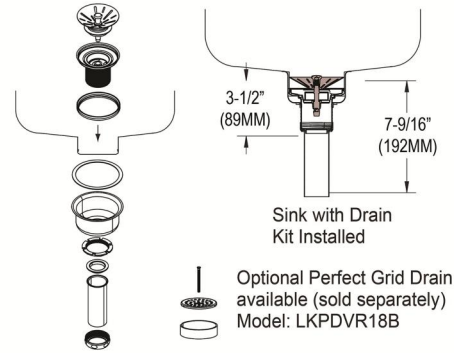

Included Accessories		
<a href="#">EBG2815</a>	Stainless Steel 28-1/4" x 15-1/4" x 1-1/4" Bottom Grid <a href="#">Spec Sheet (PDF)</a>	
Optional Accessories		
<a href="#">EBG2815</a>	Stainless Steel 28-1/4" x 15-1/4" x 1-1/4" Bottom Grid <a href="#">Spec Sheet (PDF)</a>	
<a href="#">LKPD1</a>	Perfect Drain® Fitting Type 304 Stainless Steel Body and Strainer <a href="#">Spec Sheet (PDF)</a>	