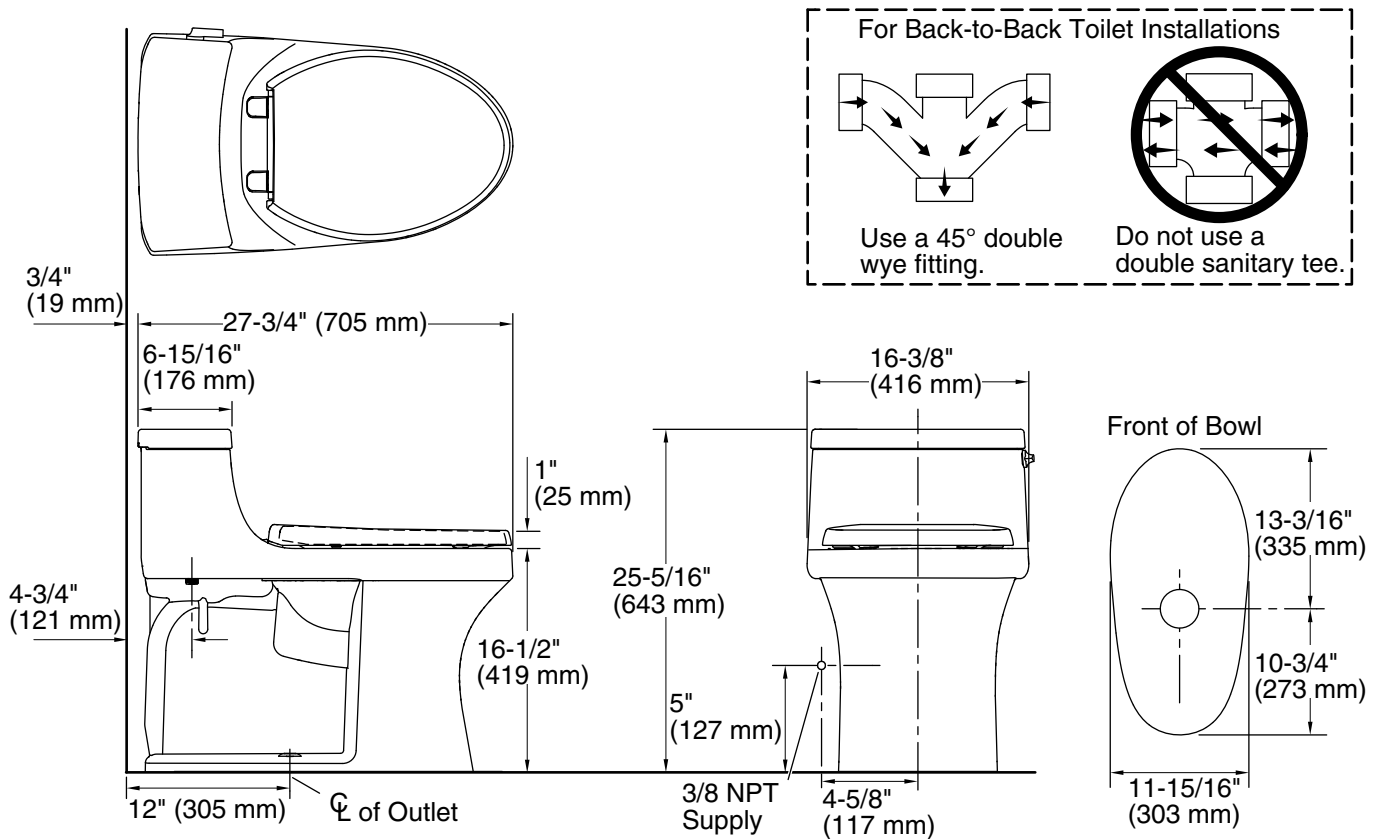

**San Souci®**  
 One-piece compact elongated toilet with concealed trapway, 1.28 gpf  
**K-5172**

**Features**

- One-piece toilets integrate the tank and bowl into a seamless, easy-to-clean design
- Compact elongated bowl offers added comfort while occupying the same space as a round-front bowl
- Low-profile design
- Comfort Height® feature offers chair-height seating that makes sitting down and standing up easier for most adults
- 1.28 gpf (4.8 lpf)
- Concealed trapway and Clean Caps® low-profile bolt caps facilitate easier cleaning and enhance design
- Includes Reveal® Quiet-Close™ seat
- Left-hand Polished Chrome trip lever
- Easy-to-flush canister design requires less force to actuate than a 3" (76 mm) flapper, and has 90% less exposed seal material which resists conditions that cause wear, tear, shrinkage and swelling
- Eligible for consumer rebates in some municipalities
- Quiet-Close™ compact elongated lid and seat prevents slamming
- 2-1/8" (54 mm) fully glazed trapway

**Installation**

- Standard 12" (305 mm) rough-in
- Supply line sold separately

**Recommended Products/Accessories**

- K-4108 PureWash® E750 Elongated bidet toilet seat with remote control
- K-9171-L Trip Lever for K-5172
- 1023457 Wax Ring/Hardware Kit
- 1265114 Connector Hose
- K-23726 Drain treatment
- K-30780 Carbyne® Quiet-Close™ elongated toilet seat

**Included Components**

- K-4008 Reveal® Quiet-Close™ elongated toilet seat

**ADA** **CSA B651** **OBC**

**Codes/Standards**

- ASME A112.19.2/CSA B45.1
- DOE - Energy Policy Act 1992
- EPA WaterSense®
- California Energy Commission (CEC)
- ADA
- ICC/ANSI A117.1
- CSA B651
- OBC

## Technical Information

All product dimensions are nominal.

Toilet type:	Floor-mount
Waste Outlet:	Floor
Bowl shape:	Compact elongated
Flush type:	AquaPiston
Trap passageway:	2-1/8" (54 mm)
Water surface size:	10-3/4" x 7-1/2" (273 mm x 191 mm)
Rim to water surface:	5-3/8" (137 mm)
Rough-in:	12" (305 mm)
Seat-mounting holes:	5-1/2" (140 mm)