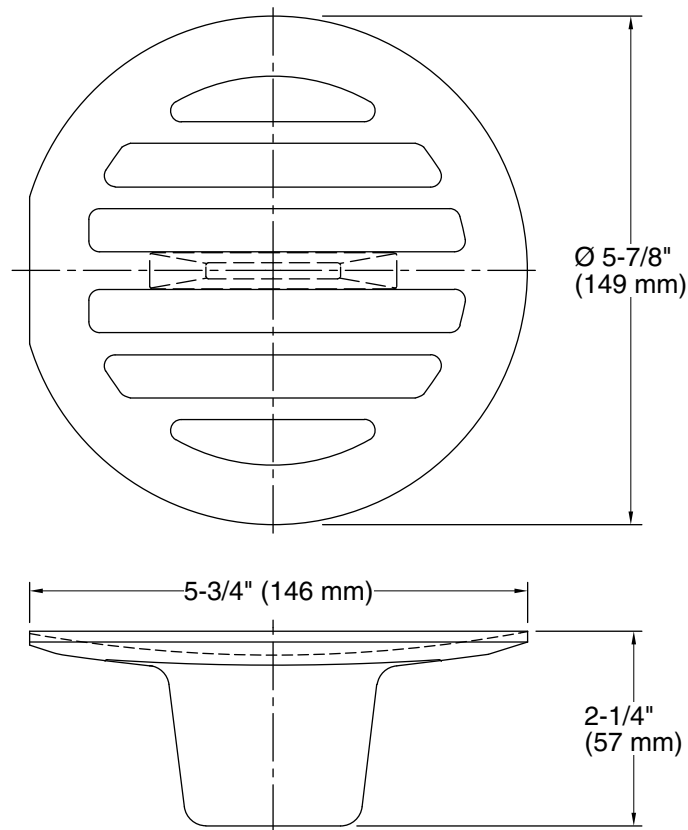

Color	Code	Description
-------	------	-------------

	CP	Polished Chrome
---	----	-----------------

Technical Information

All product dimensions are nominal.

Material: Brass, Brass