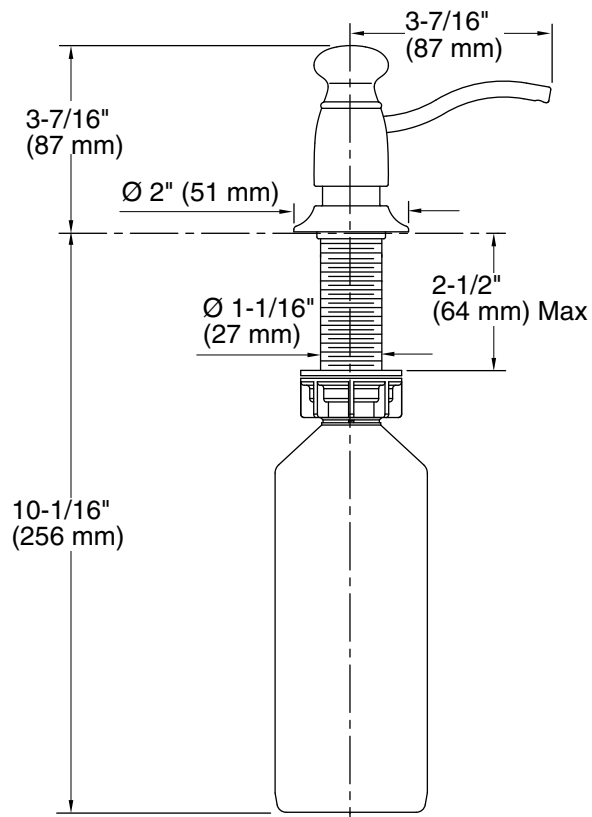

## Features

- Holds up to 16 ounces of soap or lotion; refillable from top
- Clamshell packed
- Coordinates with traditional-style faucets

## Technical Information

All product dimensions are nominal.

Material: Brass