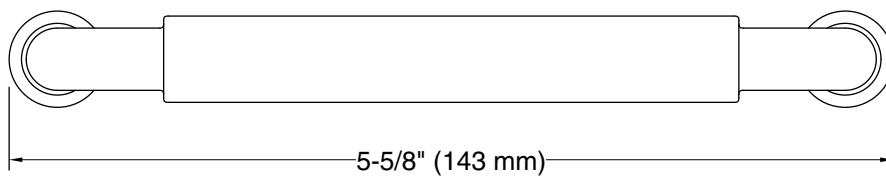

Features

- 5" (127 mm) cabinet pull

Material

- Premium metal construction for durability and reliability
- KOHLER finishes resist corrosion and tarnishing

Codes/Standards

None Applicable

KOHLER® Faucet Lifetime Limited Warranty

Technical Information

All product dimensions are nominal.

Material: Zinc