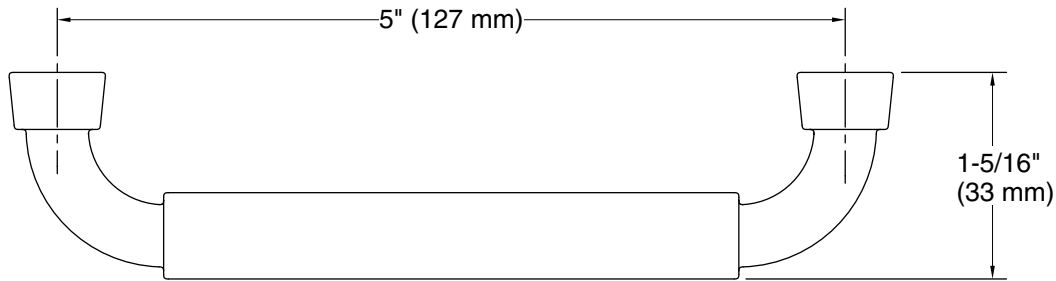

Features

- 5" (127 mm) cabinet pull

Material

- Premium metal construction for durability and reliability
- KOHLER finishes resist corrosion and tarnishing

Codes/Standards

None Applicable

KOHLER® Faucet Lifetime Limited Warranty

Technical Information

All product dimensions are nominal.

Material: Zinc