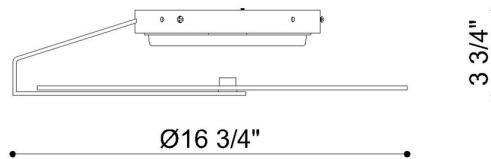

EUROfase

Nuvola, Flush Mount , 12", Matte Black

Item No.
46843-012

JOB NAME:

DATE:

TYPE:

COMMENTS:

LIGHT INFORMATION

Light Type	Integrated LED
Bulb Socket	N/A
Bulb Shape	N/A
Bulb Included	Yes
CRI	90
Delivered Lumens	520
Colour Temperature (Kelvin)	3000K
Average Hours LED (L70)	20000
Number of Lights	1
Light Direction	Down
Dimming Method	Triac/Elv
Output Voltage	120
Current Type	AC

LIGHT INFORMATION (CONT'D.)

Light Wattage	13
Total Wattage	13

DIMENSIONS & WEIGHT

Product Width (In)	
Product Height (In)	3.75
Product Ext (In)	
Product Diameter (In)	12.25
Product Weight (Lbs)	3.11
Product Length (In)	