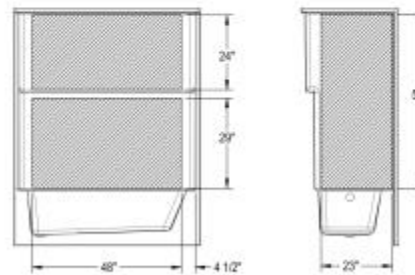

Full Wall Reinforcement Option

Project:

Contractor:

Representative:

Date:

Tel:

Notes: