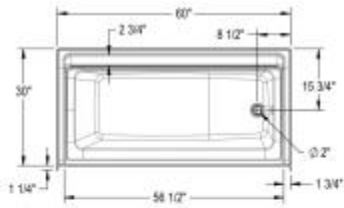

Icon TS6030X AFR Acrylx Alcove One-Piece Tub Shower

Model number:

TS6030XL-WH

Dimensions: 60" x 31.25" x 76.25"

Installation: Alcove

Material: AcryIX™

Dimensions

60 x 31 1/4 x 76 1/4 In.
(1524 x 794 x 1937 mm)

Weight

128 lbs - 58 kg

Deep Sump Height

10.625 In. - 270 mm

Drain location:

Left

Right