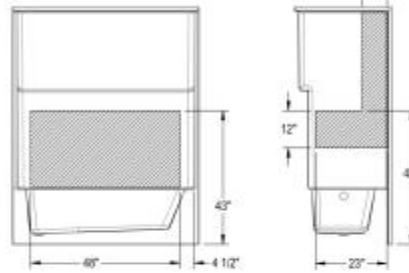

Age-In-Place Reinforcement Option