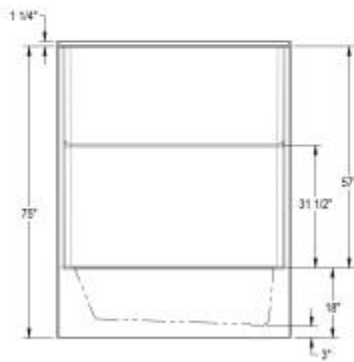

Icon TS6030X AFR Acrylx Alcove One-Piece Tub Shower

Model number:

TS6030XL-WH

Dimensions: 60" x 31.25" x 76.25"

Installation: Alcove

Material: AcryIX™

Dimensions

60 x 31 1/4 x 76 1/4 In.
(1524 x 794 x 1937 mm)

Weight

128 lbs - 58 kg

Deep Sump Height

10.625 In. - 270 mm

Drain location:

Left

Right