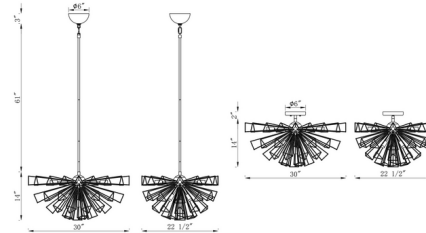

Description

The Dendelio Convertible Chandelier / Semi Flush adds a modern twist to Sputnik design, crafted out of triangular cone skeletons that radiate outward to emulate a dandelion. It can be installed as a chandelier or semi flush ceiling light. This geometric sculpture brings distinctive contemporary flair to your space, whether placed in an entryway or living room, or over a dining table.

Shown in gold

Specifications

COLOR	N/A
BODY FINISH	Gold
WATTAGE	54W
DIMMER	Standard 120V
DIMENSIONS	30"W x 14"H x 22.5"D
BULB NOT INCLUDED	9 x B10/Candelabra (E12)/6W/120V LED
COUNTRY OF ORIGIN	China

CLICK TO VIEW PRODUCT