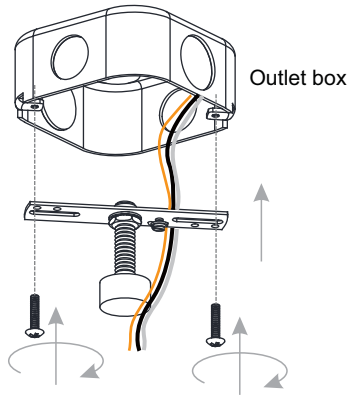

PACKAGE CONTENTS

A Ceiling Canopy
x 1

C Cage
x 1

B Diffuser
x 1

D Lock Screw
x 3

MOUNTING HARDWARE

AA Crossbar Assembly
x 1

BB Wire Connector
x 3

CC Outlet Box Screw
x 2

INSTALLATION

1 Install Crossbar Assembly

2 Wiring

3 Install Ceiling Canopy

4 Install Diffuser

5 Install Cage with Diffuser

Your installation is now complete! Restore electricity and save this sheet for future reference.