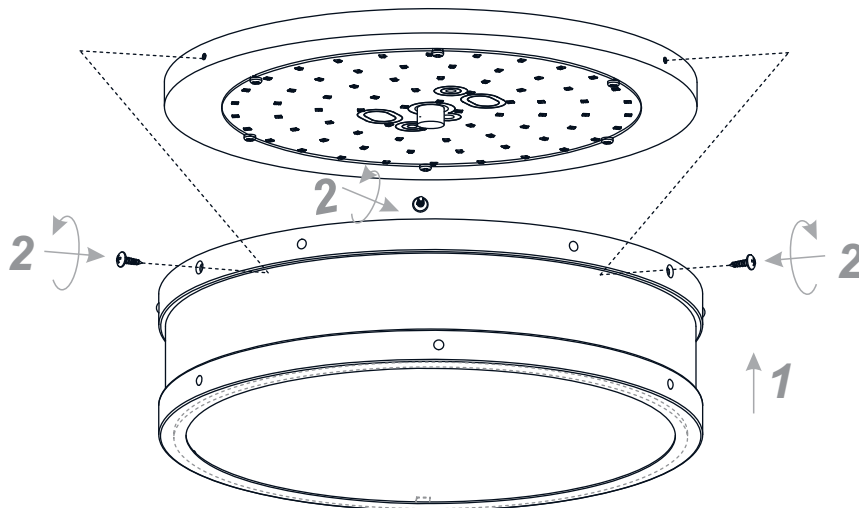

CC Outlet Box Screw
x 2

INSTALLATION

1 Install Crossbar Assembly

2 Wiring

3 Install Ceiling Canopy

4 Install Diffuser

5 Install Cage with Diffuser

Your installation is now complete! Restore electricity and save this sheet for future reference.