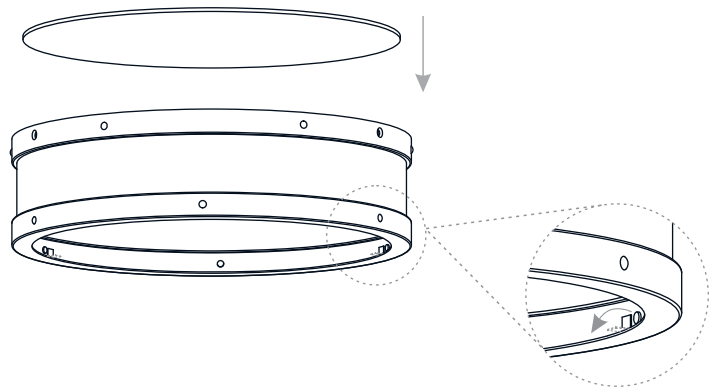

PACKAGE CONTENTS

A Ceiling Canopy
x 1

C Cage
x 1

B Diffuser
x 1

D Lock Screw
x 3

MOUNTING HARDWARE

AA Crossbar Assembly
x 1

BB Wire Connector
x 3

CC Outlet Box Screw
x 2

INSTALLATION

1 Install Crossbar Assembly

2 Wiring

3 Install Ceiling Canopy

4 Install Diffuser

5 Install Cage with Diffuser

Your installation is now complete! Restore electricity and save this sheet for future reference.