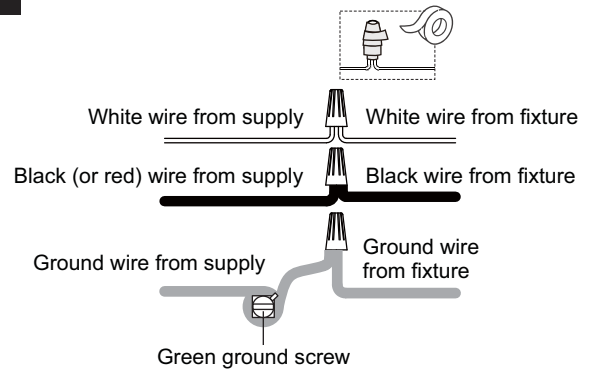

PACKAGE CONTENTS

A Ceiling Canopy
x 1

C Cage
x 1

B Diffuser
x 1

D Lock Screw
x 3

MOUNTING HARDWARE

AA Crossbar Assembly
x 1

BB Wire Connector
x 3

CC Outlet Box Screw
x 2

INSTALLATION

1 Install Crossbar Assembly

2 Wiring

3 Install Ceiling Canopy

4 Install Diffuser

5 Install Cage with Diffuser

Your installation is now complete! Restore electricity and save this sheet for future reference.