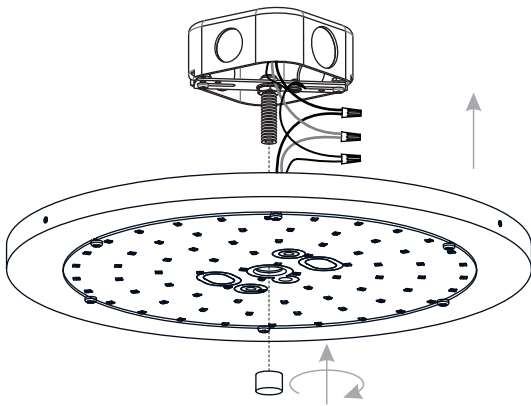

PACKAGE CONTENTS

A Ceiling Canopy
x 1

C Cage
x 1

B Diffuser
x 1

D Lock Screw
x 3

MOUNTING HARDWARE

AA Crossbar Assembly
x 1

BB Wire Connector
x 3

CC Outlet Box Screw
x 2

INSTALLATION

1 Install Crossbar Assembly

2 Wiring

3 Install Ceiling Canopy

4 Install Diffuser

5 Install Cage with Diffuser

Your installation is now complete! Restore electricity and save this sheet for future reference.