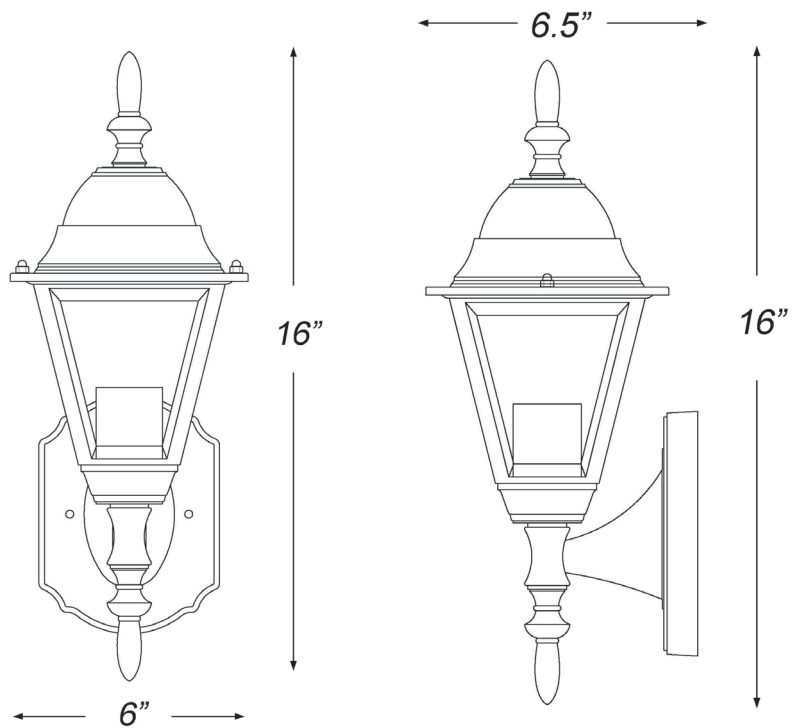

4001BW

BUILDERS' CHOICE 1-LIGHT WALL LANTERN

Front View

Side View

Description:	Builders' Choice 1-light wall lantern
Finish:	Burl walnut
Dimensions:	6" W x 16" H x 6-1/2" ext. Height on center: 12"
Bulbs:	1-100w medium
Installed Weight:	1.75 lbs.
Certification:	Wet location / c UL

Material:	Cast aluminum
Shade:	Glass
Glass:	Clear
Back Plate Dimensions:	4-1/4" x 5-3/4"
Chain/Wire:	NA
Additional Finishes:	Matte black and textured white