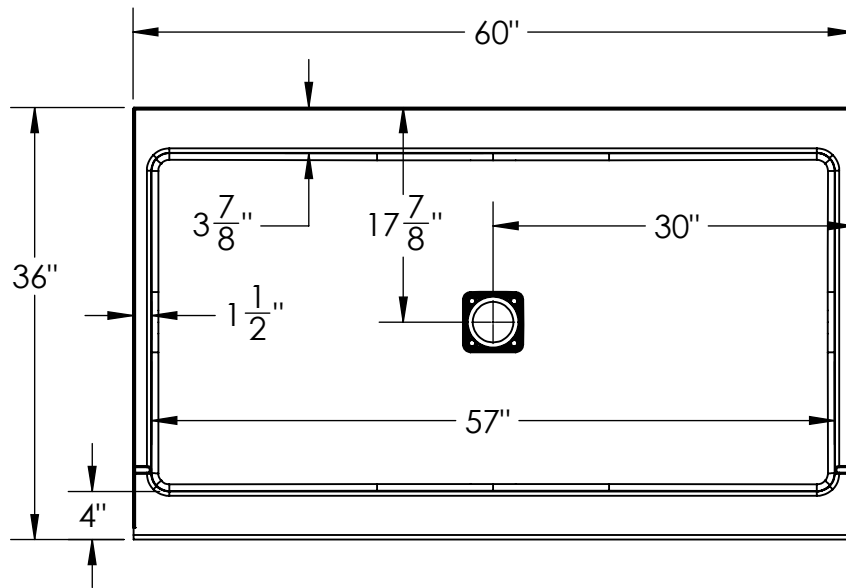

2

1

B

B

Shaded area represents anti-slip coverage

A

A

Square Drain models include Drain Kit and Cover Plate

- All dimensions are approximate. Measurements should be verified against the unit to ensure proper fit

2

1