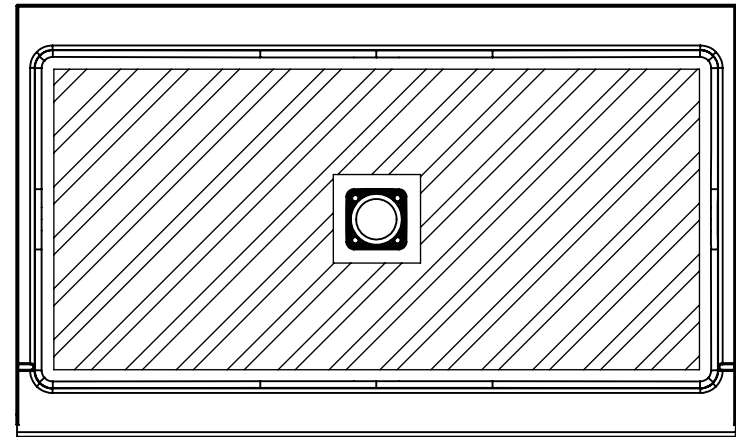

2

1

B

B

Shaded area represents anti-slip coverage

A

A

Square Drain models include Drain Kit and Cover Plate

- All dimensions are approximate. Measurements should be verified against the unit to ensure proper fit

2

1