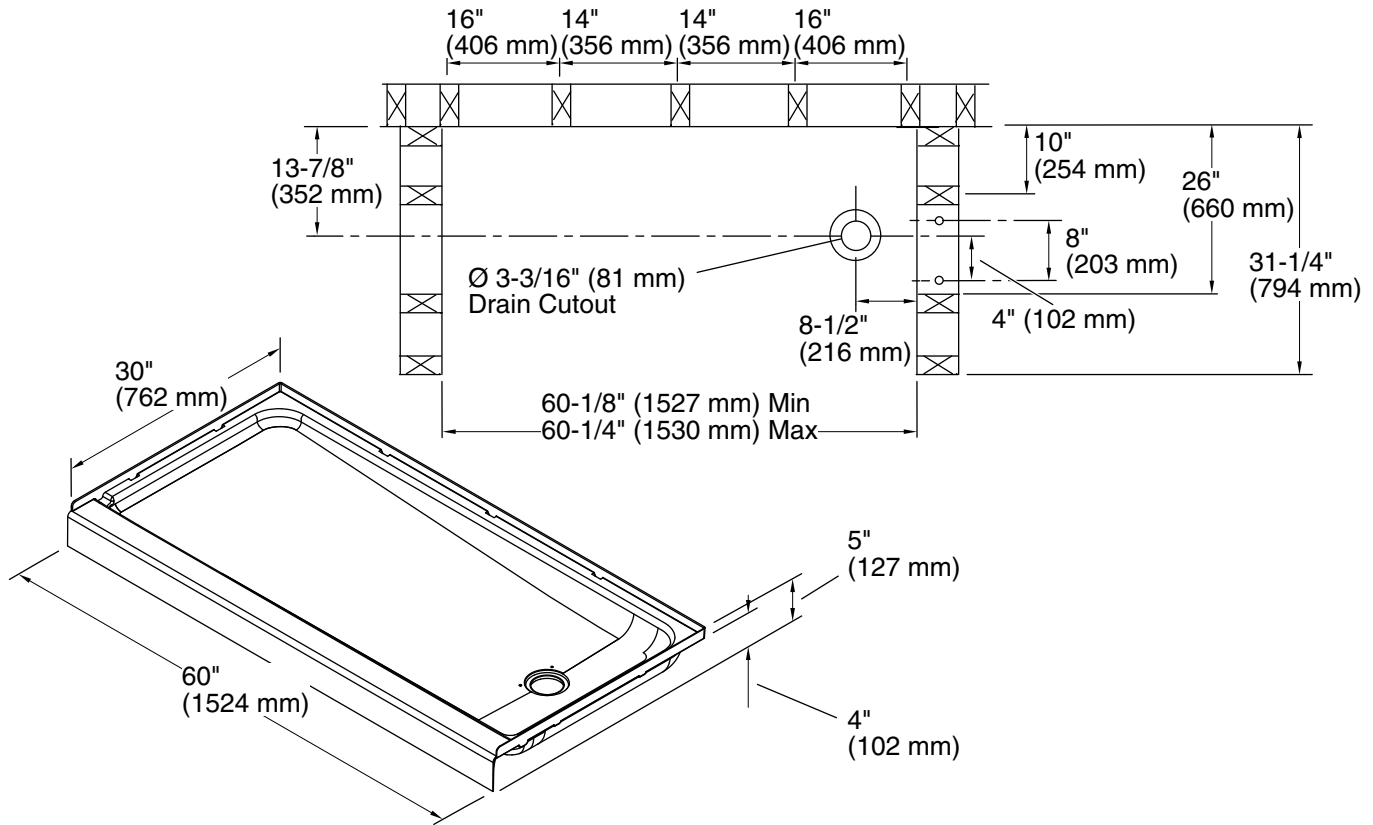

Ensemble™

60" x 30" Vikrell® shower base, right drain
72171820

Features

- Perfect size for replacing an existing bath. Easy to install. Drain is located in the same position as existing bath
- Durable high-gloss finish provides a smooth, shiny surface that is easy to clean
- Innovative Dry-Block™ seal and channeled water containment system form watertight seams
- 1" (25 mm) weep channels redirect water into the base, providing superior water containment

For the most current Specification Sheet, go to www.sterlingplumbing.com.

4-16-2026 20:31 - US/CA

Technical Information

All product dimensions are nominal.

- Drain location: Right
- Basin area, top: 57" x 24-3/8" (1448 mm x 619 mm)
- Weight: 34 lbs (15.4 kg)
- Minimum flat for door: 3" (76 mm)