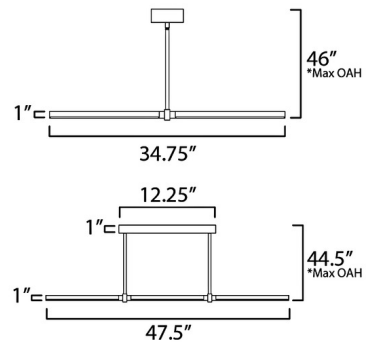

### Specifications

COLOR	White Acrylic
BODY FINISH	Black
WATTAGE	18W
DIMMER	Standard 120V
DIMENSIONS	47.5"L x 4.75"W x 1"H
INTEGRATED LED MODULE	3 x LED/6W/120-277V LED

### Technical Information

PRODUCT DIMENSIONS	Downrods: Two 6" and Six 12" Included
LAMP LIFE	30000 hours
COLOR RENDERING	90 CRI
LAMP COLOR	3000K
LUMENS/WATT	180.00
LUMINOUS FLUX	1080 lumens

Shown in black / white acrylic