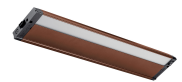

4U27K22BZT