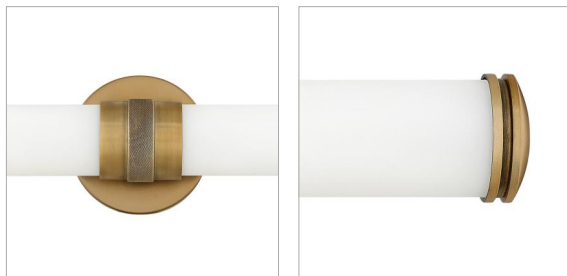

### LARGE LED VANITY

Remi's slim profile and sophisticated details seamlessly merge with LED technology to master both form and function. The etched white glass cylinder is finely detailed with precise, stepped end caps, and the cast knurled bracelet in luxe finish options is artfully crafted with vintage appeal. This chic, transitional design ensures Remi's ability to complement a wide variety of bath or interior spaces.

DETAILS	
FINISH:	Champagne Bronze
MATERIAL:	Aluminum
GLASS:	Etched White
DIMMABLE:	YES - CL TYPE DIMMER (SSL7A)

DIMENSIONS	
WIDTH:	23.8"
HEIGHT:	4.8"
WEIGHT:	3lb
BACK PLATE:	4.75" Dia.
EXTENSION:	3.8"
TOP TO OUTLET:	2.5"

LIGHT SOURCE	
LIGHT SOURCE:	Integrated LED
LED NAME:	LEVO98-532
WATTAGE:	36w LED *Included
VOLTAGE:	120v
LUMENS:	2450
CRI:	93
INCANDESCENT EQUIVALENCY:	4 x 60w
DIMMABLE:	YES - CL TYPE DIMMER (SSL7A)

SHIPPING	
CARTON LENGTH:	26
CARTON WIDTH:	7
CARTON HEIGHT:	10.5
CARTON WEIGHT:	4.5