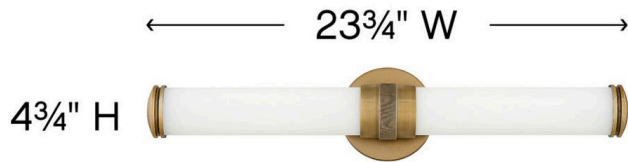

### LARGE LED VANITY

Remi's slim profile and sophisticated details seamlessly merge with LED technology to master both form and function. The etched white glass cylinder is finely detailed with precise, stepped end caps, and the cast knurled bracelet in luxe finish options is artfully crafted with vintage appeal. This chic, transitional design ensures Remi's ability to complement a wide variety of bath or interior spaces.

DETAILS	
FINISH:	Champagne Bronze
MATERIAL:	Aluminum
GLASS:	Etched White
DIMMABLE:	YES - CL TYPE DIMMER (SSL7A)

DIMENSIONS	
WIDTH:	23.8"
HEIGHT:	4.8"
WEIGHT:	3lb
BACK PLATE:	4.75" Dia.
EXTENSION:	3.8"
TOP TO OUTLET:	2.5"