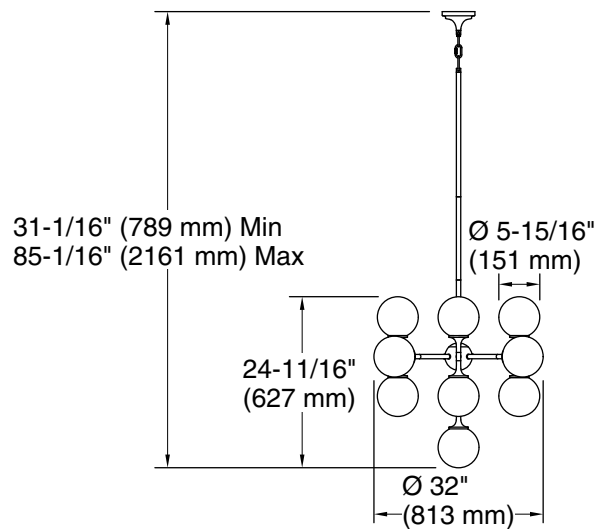

Color	Code	Description
	SNL	Polished Nickel
	2GL	Brushed Moderne Brass

Required Electrical Service

One circuit required.

120 V, 6.5 A, 60 Hz

Technical Information

All product dimensions are nominal.

Material: Steel, Aluminum, Zinc, Glass

Number of Lights: 13

Lighting Type: Socket-based

Socket Type: E-12 Candelabra

Number of Shades: 13

Shade Type: Glass - clear

Hanging Type: Downrod

Downrod Detail: 1 x 3" (76 mm), 1 x 6" (152 mm), 1 x 12" (305 mm), 2 x 18" (457 mm)

Height: 31-1/16" (788 mm) - 85-1/16" (2160 mm)