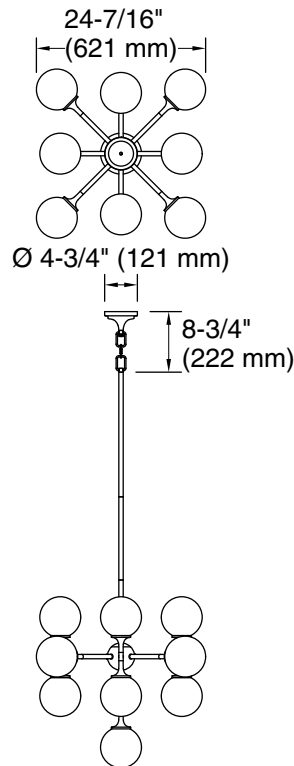

Features

- Globular glass shades extend from rods with flared metal detail in elegant transitional designs suited for any room
- Coordinates with other products in the Bellera collection
- Requires 13 bulbs with candelabra (E12) base; type T bulb recommended (sold separately)
- Suitable for damp locations, per UL 1598
- Includes installation hardware
- Fixture is dimmable when paired with dimmer switch and compatible bulbs

Color	Code	Description
	SNL	Polished Nickel
	2GL	Brushed Moderne Brass

Required Electrical Service

One circuit required.

120 V, 6.5 A, 60 Hz

Technical Information

All product dimensions are nominal.

Material: Steel, Aluminum, Zinc, Glass

Number of Lights: 13

Lighting Type: Socket-based

Socket Type: E-12 Candelabra

Number of Shades: 13

Shade Type: Glass - clear

Hanging Type: Downrod

Downrod Detail: 1 x 3" (76 mm), 1 x 6" (152 mm), 1 x 12" (305 mm), 2 x 18" (457 mm)

Height: 31-1/16" (788 mm) - 85-1/16" (2160 mm)