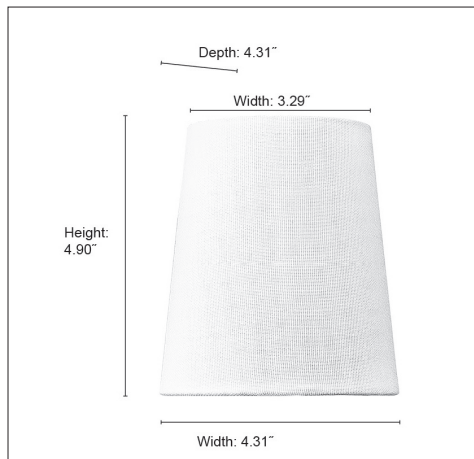

12000

SHADES FOR 12106, 12108 AND 12205 CHANDELIERS

DIMENSIONS

Top Width 3.29"
Bottom Width 4.31"
Height 4.90"
Weight 0.15 lbs.

MATERIAL

White Linen Fabric

ITEM NUMBER

SKU's 12000 SDKT

12000 SDKT

Millennium Lighting
105 Declaration Drive
McDonough, GA 30253
www.millenniumlighting.com