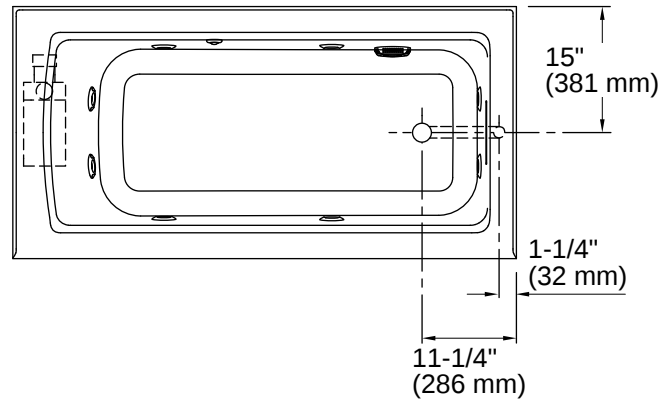

No change in measurements if connected with drain illustrated. (K-7272)

Installation

- Right drain
- Alcove
- Requires Clearflo slotted overflow bath drain (sold separately)

Installation Notes

Install this product according to the installation instructions.

Measure your actual product for rough-in details.

The hot water supply should be 70% of the capacity of the bath or greater. Installations will vary.

ADA compliant when installed to the specific requirements of these regulations.