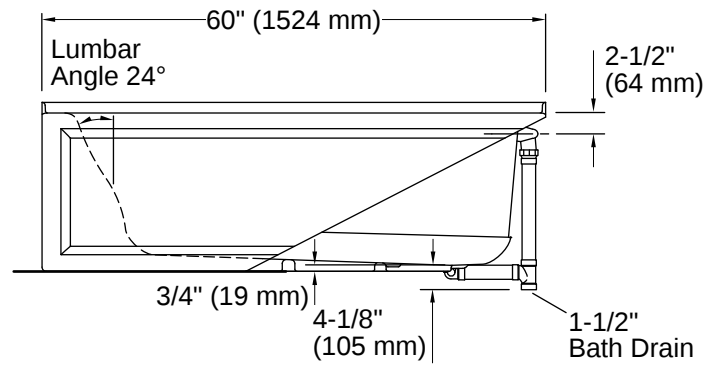

No change in measurements if connected with drain illustrated. (K-7272)

Installation

- Right drain
- Alcove
- Requires Clearflo slotted overflow bath drain (sold separately)

Installation Notes

Install this product according to the installation instructions.

Measure your actual product for rough-in details.

The hot water supply should be 70% of the capacity of the bath or greater. Installations will vary.

ADA compliant when installed to the specific requirements of these regulations.