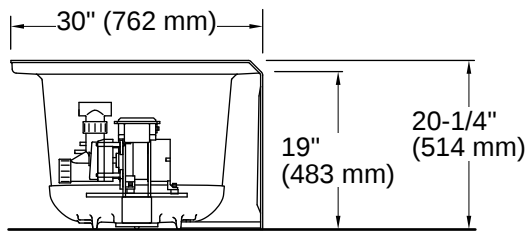

No change in measurements if connected with drain illustrated. (K-7272)

Installation

- Right drain
- Alcove
- Requires Clearflo slotted overflow bath drain (sold separately)

Installation Notes

Install this product according to the installation instructions.

Measure your actual product for rough-in details.

The hot water supply should be 70% of the capacity of the bath or greater. Installations will vary.

ADA compliant when installed to the specific requirements of these regulations.