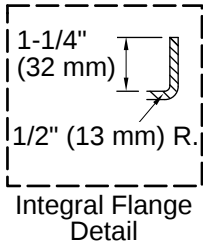

No change in measurements if connected with drain illustrated. (K-7272)

Installation

- Right drain
- Alcove
- Requires Clearflo slotted overflow bath drain (sold separately)

Installation Notes

Install this product according to the installation instructions.

Measure your actual product for rough-in details.

The hot water supply should be 70% of the capacity of the bath or greater. Installations will vary.

ADA compliant when installed to the specific requirements of these regulations.